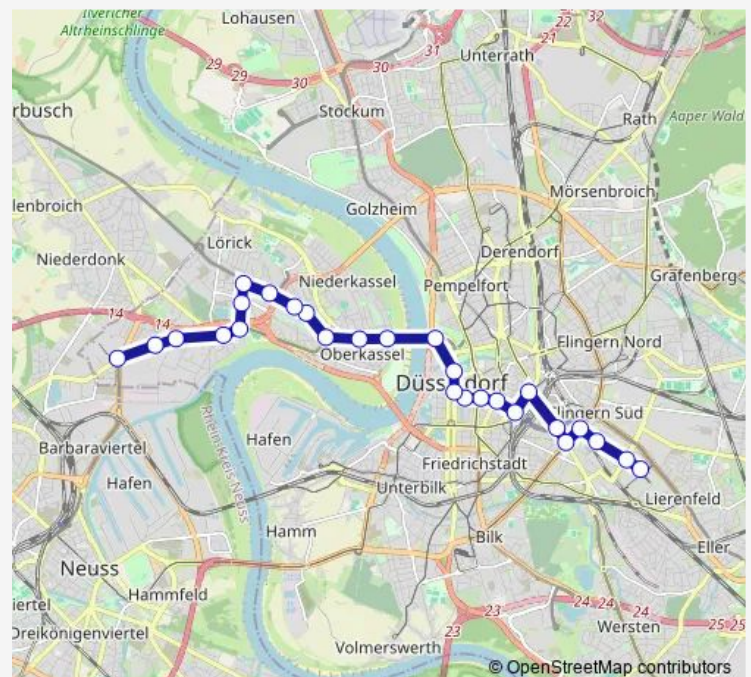

Bus 805

[Go to website](#)

Direction

D-Lierenfelder Straße — D-Handweiser

27 stops

[Open route schedule](#)

D-Lierenfelder Straße

D-Langenberger Straße

D-Heerdter Sandberg

D-Prinzenallee

D-Lohweg

Route schedule

D-Lierenfelder Straße — D-Handweiser

Monday 03:10-01:40⁺¹

Tuesday 03:11-01:40⁺¹

Wednesday 03:11-01:40⁺¹

Thursday 03:10-01:40⁺¹

Friday 03:10-03:31

Saturday —

Sunday 25:12-01:40⁺¹

Route info

Direction: D-Lierenfelder Straße

Stops: 27

Trip Duration: 0 hour 29 min

805

BusMaps

D-Viersener Straße

D-Heerdter Krankenhaus

D-Nikolaus-Knopp-Platz

D-Heesenstraße

D-Aldekerkstraße

D-Handweiser