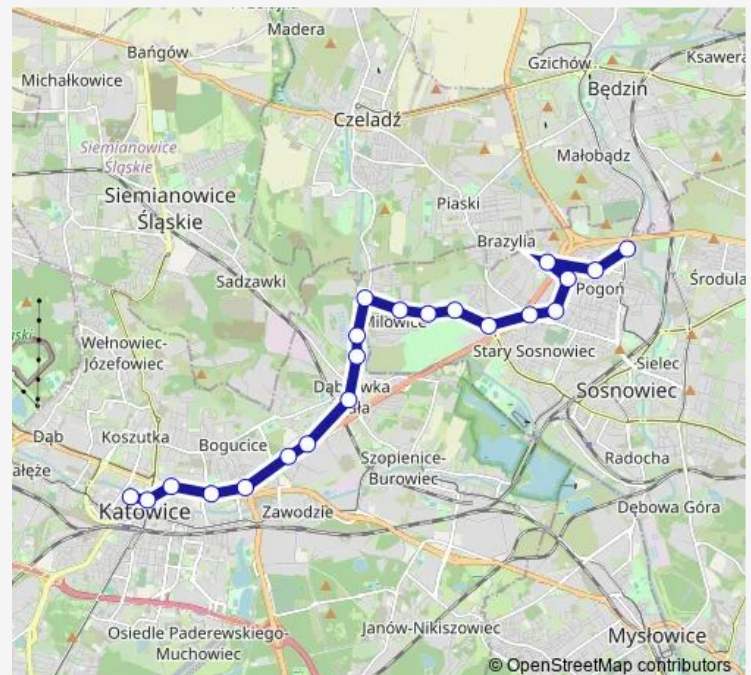

### Route info

Direction: Pogoń Akademiki

Stops: 21

Trip Duration: 0 hour 33 min