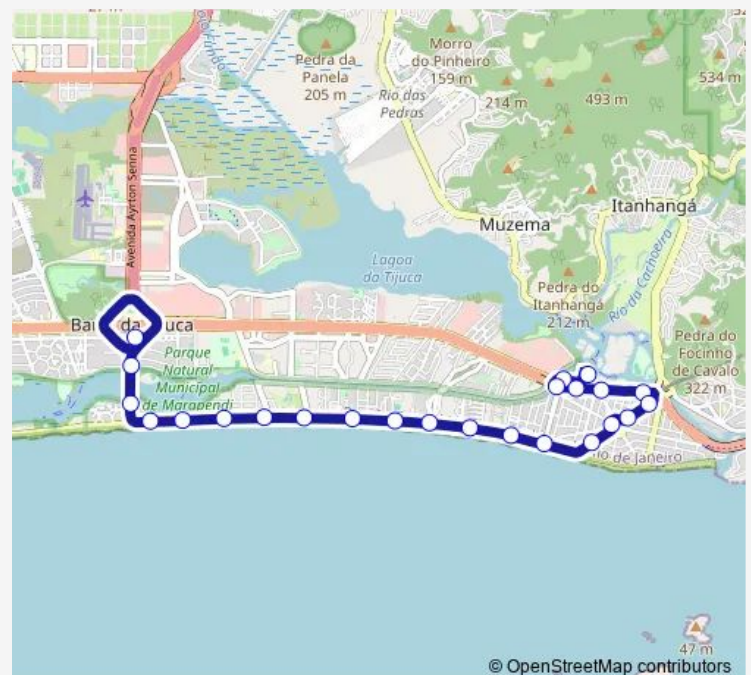

Praia da Barra - Posto 3

Route schedule

Terminal Alvorada : Plataforma C6 — Terminal Nuta James

Monday 00:00

Tuesday 00:00

Wednesday 00:00

Thursday 00:00

Friday 00:00

Saturday 00:00

Sunday —

Route info

Direction: Terminal Alvorada : Plataforma C6

Stops: 31

Trip Duration: 0 hour 25 min

Praça do Ó

General Ivan Raposo

Praia da Barra - Posto 2

Comandante Júlio de Moura

Gilberto Amado

Praça Euvaldo Lodi

Gilberto Amado

Passarela da Barra

Barra Private

Terminal Nuta James

Wednesday 00:00

Thursday 00:00

Friday 00:00

Saturday 00:00

Sunday —

Route info

Direction: Terminal Nuta James

Stops: 24