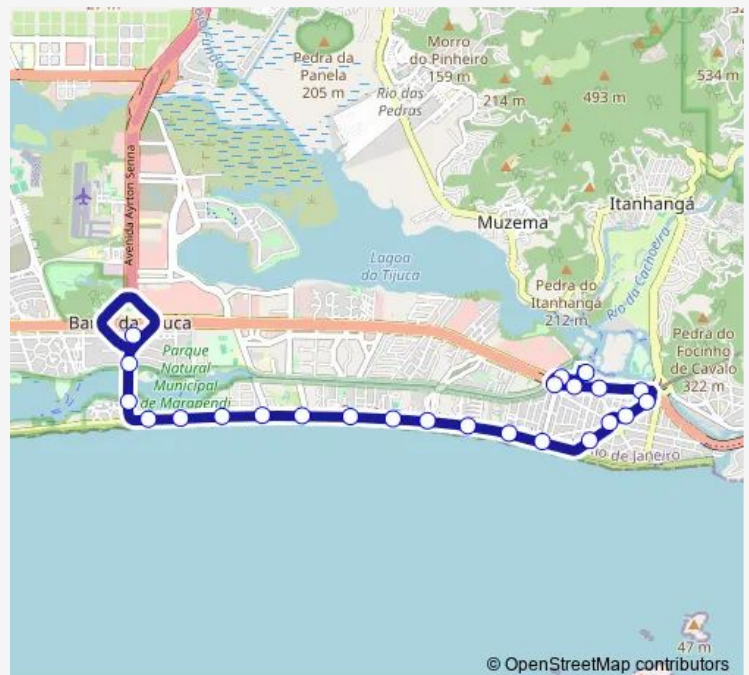

Praia da Barra - Posto 3

Route schedule

Terminal Alvorada : Plataforma C6 — Terminal Nuta James

Monday	00:00
Tuesday	00:00
Wednesday	00:00
Thursday	00:00
Friday	00:00
Saturday	00:00
Sunday	—

Route info

Direction: Terminal Alvorada : Plataforma C6

Stops: 31

Trip Duration: 0 hour 24 min

805 — Terminal Alvorada - Jardim Oceânico

Praça do Ó

General Ivan Raposo

Praia da Barra - Posto 2

Comandante Júlio de Moura

Gilberto Amado

Praça Euvaldo Lodi

Gilberto Amado

Passarela da Barra

Barra Private

Terminal Nuta James

Direction

Terminal Nuta James — Terminal Alvorada : Plataforma C6

24 stops

Saturday 00:00

Sunday —

Route info

Direction: Terminal Nuta James

Stops: 24

Trip Duration: 0 hour 18 min

805 Bus time schedules and route maps are available in an offline PDF at busmaps.com. Use the busmaps.com website to see live bus times, train schedule or subway schedule, and step-by-step directions for all public transit in Rio de Janeiro