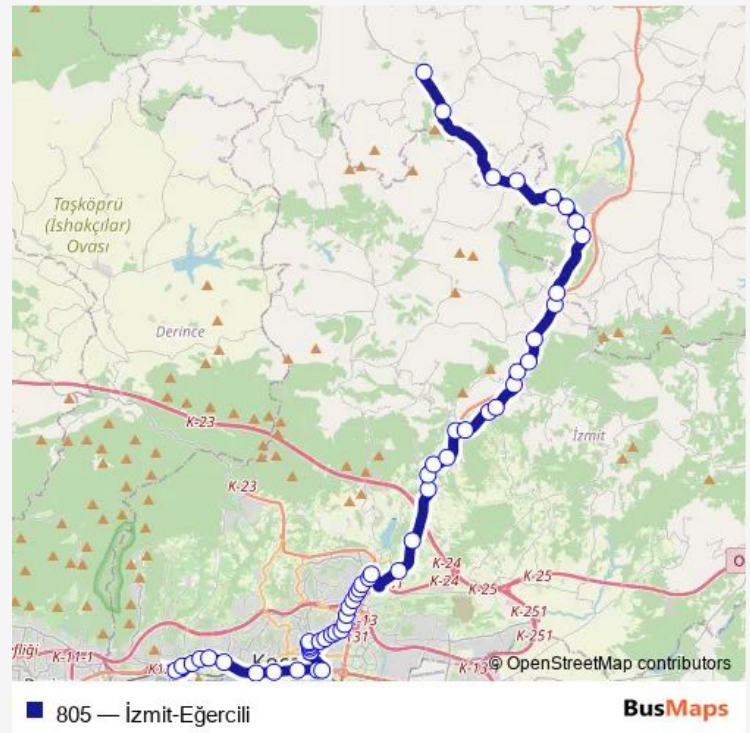

Thursday 06:00-18:00

Friday 06:00-18:00

Saturday 06:00-18:00

Sunday 06:00-18:00

Route info

Direction: Garaj Depolama Alanı 1

Stops: 54

Trip Duration: 0 hour 58 min

Direction: Deliveli Sapađı

Stops: 75

Trip Duration: 1 hour 19 min

Orhaniye Sapađi

Mandira 1

Kadirli

Palazođlu

Tekkeköy Sapađi 1