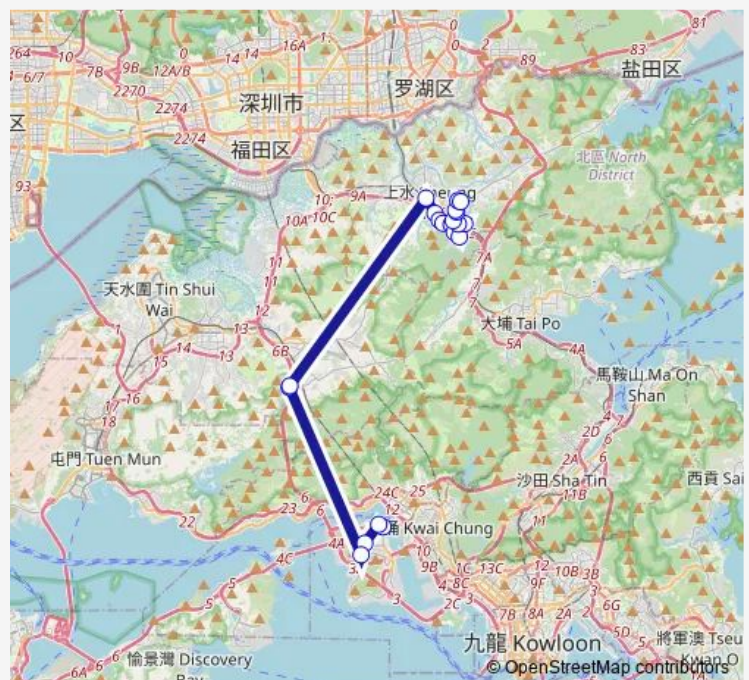

[Ctb] Ching WAH Court, Tsing Yi Road West[[Kmb] Ching WAH Court][Lwb] Ching WAH Court

[Kmb] TAI LAM Tunnel Bbi

[Ctb] TAI LAM Tunnel Toll Plaza[[Kmb] TAI LAM Tunnel Bbi][Lwb] TAI LAM Tunnel Bbi

[Ctb] Sheung Shui Station, SAN WAN Road[[Kmb+Ctb] Sheung Shui BBI - Sheung Shui Station/
Sheung Shui Station, SAN WAN Road[[Kmb] Sheung Shui BBI - Sheung Shui Station][Lwb] Sheung Shui Station

[Kmb+Ctb] Cheerful Park/
Cheerful Park, PAK WO Road[[Kmb] Cheerful Park][Lwb] Cheerful Park

[Kmb+Ctb] KA Shing Court/
Ka Shing Court, PAK WO Road[[Kmb] KA Shing Court][Lwb] KA Shing Court

[Kmb+Ctb] KEI SAN Secondary School/
Kei SAN Secondary School, PAK WO Road[[Kmb] KEI SAN Secondary School][Lwb] KEI SAN Secondary School

[Kmb+Ctb] Fanling Station BBI - Fanling Station/
Fanling Station, PAK WO Road[[Kmb] Fanling Station BBI - Fanling Station][Lwb] Fanling Station BBI - Fanling Station

Route schedule

[Kmb+Ctb] Tsing Yi Station/
Tsing Yi Station[[Kmb] Tsing Yi Station — [Kmb] Luen WO HUI BUS Terminus][Lwb] Luen WO HUI BUS Terminus

Monday	05:30-23:20
Tuesday	05:30-23:20
Wednesday	05:30-23:20
Thursday	05:30-23:20
Friday	05:30-23:20
Saturday	05:30-23:00
Sunday	05:30-23:35

Route info

Direction: [Kmb+Ctb] Tsing Yi Station/
Tsing Yi Station[[Kmb] Tsing Yi Station

Stops: 20

Trip Duration: 1 hour 8 min

■ 279X — Fanling (Luen WO HUI) - Tsing Yi Station