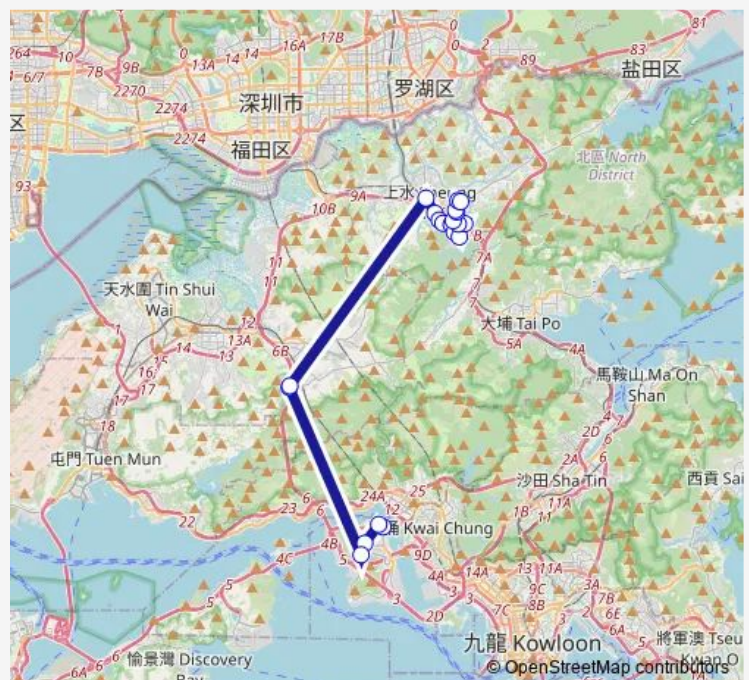

[Ctb] Ching WAH Court, Tsing Yi Road West|[Kmb] Ching WAH Court|[Lwb] Ching WAH Court

[Kmb] TAI LAM Tunnel Bbi

[Ctb] TAI LAM Tunnel Toll Plaza|[Kmb] TAI LAM Tunnel Bbi|[Lwb] TAI LAM Tunnel Bbi

[Ctb] Sheung Shui Station - Exit D1, SAN WAN Road|[Kmb] Sheung Shui BBI - Sheung Shui Station|[Lwb] Sheung Shui Station

[Kmb+Ctb] Cheerful Park/
Cheerful Park, PAK WO Road|[Kmb] Cheerful Park|[Lwb] Cheerful Park

[Kmb+Ctb] KA Shing Court/
Ka Shing Court, PAK WO Road|[Kmb] KA Shing Court|[Lwb] KA Shing Court

[Kmb+Ctb] KEI SAN Secondary School/
Kei SAN Secondary School, PAK WO Road|[Kmb] KEI SAN Secondary School|[Lwb] KEI SAN Secondary School

[Kmb+Ctb] Fanling Station BBI - Fanling Station/
Fanling Station - Exit B, PAK WO Road|[Kmb] Fanling Station BBI - Fanling Station|[Lwb] Fanling Station BBI - Fanling Station

Route schedule

[Kmb+Ctb] Tsing Yi Station/
Tsing Yi Station|[Kmb] Tsing Yi Station — [Kmb] Luen WO HUI BUS Terminus|[Lwb] Luen WO HUI BUS Terminus

Monday	05:30-23:20
Tuesday	05:30-23:20
Wednesday	05:30-23:20
Thursday	05:30-23:20
Friday	05:30-23:20
Saturday	05:30-23:00
Sunday	05:30-23:35

Route info

Direction: [Kmb+Ctb] Tsing Yi Station/
Tsing Yi Station|[Kmb] Tsing Yi Station

Stops: 20

Trip Duration: 1 hour 10 min

279x — Fanling (Luen WO HUI) - Tsing Yi Station