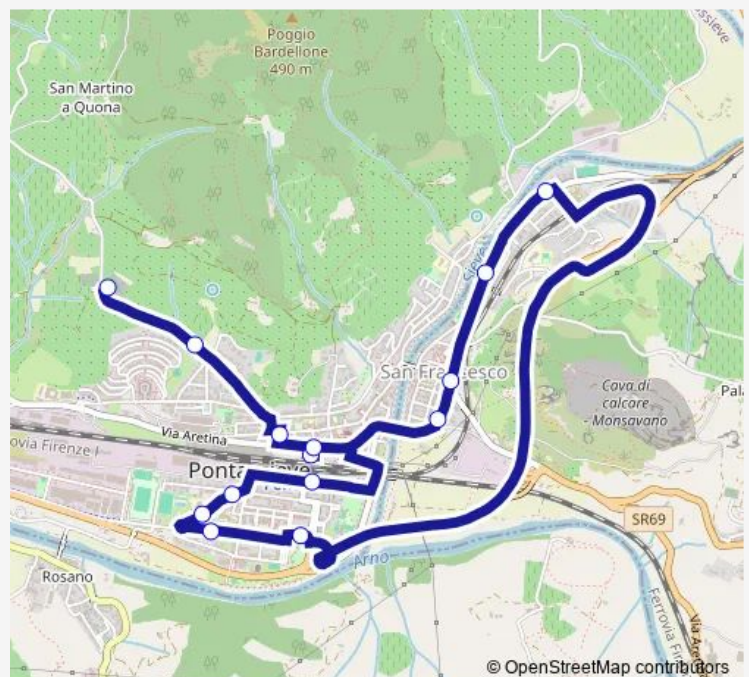

Thursday 08:55-14:20

Friday —

Saturday 08:55-14:20

Sunday —

**Route info**

Direction: Pontassieve Fs \*

Stops: 14

Trip Duration: 0 hour 20 min