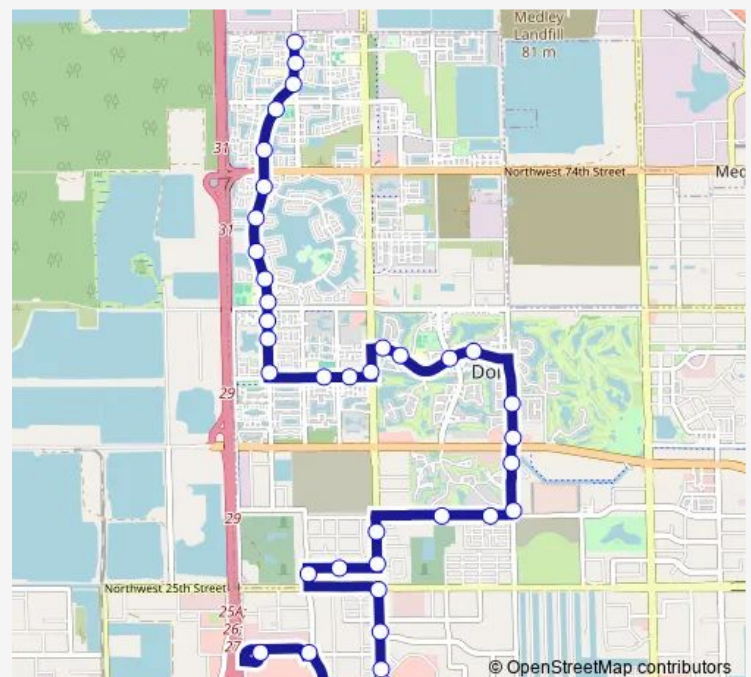

Bus DLOOP1 City of Doral Trolley (Rt. 1)

[Go to website](#)

Direction

IBIS VILLAS — MIAMI INTL MALL (TD BANK)

53 stops

[Open route schedule](#)

IBIS VILLAS

NORTHWEST 109TH AVENUE

RONALD REAGAN HIGH SCHOOL

RONALD REAGAN HIGH SCHOOL

ISLANDS OF DORAL II

LEEWARD

ANTILLES

CORSICA

DORAL LEGACY PARK

NORTHWEST 114TH AVENUE

BARBADOS

6650 NORTHWEST 114TH AVENUE

6600 NORTHWEST 114TH AVENUE

E.B. THOMAS K-8@DORAL MEADOWS PARK NW 114 AVE@NW 58 ST

BRISAS OF DORAL

TRAILS@TAILS PARK

DIMENSIONS

CAMDEN DORAL VILLAS

DENNY'S

112TH AVE @ NW 42ND TER

COSTA BELLA

Route schedule

IBIS VILLAS — MIAMI INTL MALL (TD BANK)

Monday 06:00-21:09

Tuesday 06:00-21:09

Wednesday 06:00-21:09

Thursday 06:00-21:09

Friday 06:00-21:09

Saturday 07:47-19:13

Sunday 07:47-19:13

Route info

Direction: IBIS VILLAS

Stops: 53

Trip Duration: 1 hour 5 min

DLOOP1 — City of Doral Trolley (Rt. 1)