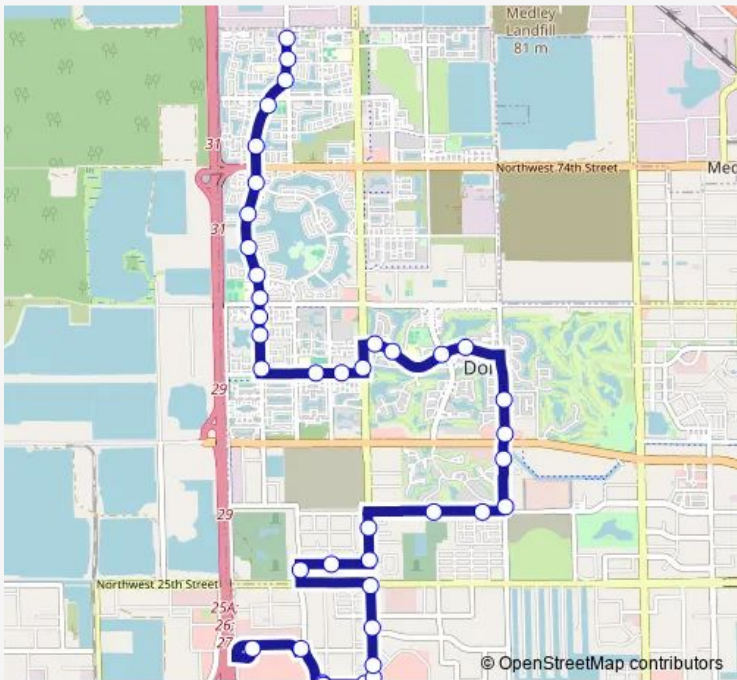

Bus Dloop1 City of Doral Trolley (Rt. 1)

[Go to website](#)

Direction
 Ibis Villas — Miami Intl Mall (TD Bank)
 53 stops
[Open route schedule](#)

- Ibis Villas
- Northwest 109th Avenue
- Ronald Reagan High School
- Ronald Reagan High School
- Islands OF Doral li
- Leeward
- Antilles
- Corsica
- Doral Legacy Park
- Northwest 114th Avenue
- Barbados
- 6650 Northwest 114th Avenue
- 6600 Northwest 114th Avenue
- E.B. Thomas K-8@Doral Meadows Park NW 114 Ave@Nw 58 St
- Brisas OF Doral
- Trails@Tails Park
- Dimensions
- Camden Doral Villas
- Denny'S
- 112th AVE @ NW 42nd Ter
- Costa Bella

Route schedule
 Ibis Villas — Miami Intl Mall (TD Bank)

Monday	06:00-21:09
Tuesday	06:00-21:09
Wednesday	06:00-21:09
Thursday	06:00-21:09
Friday	06:00-21:09
Saturday	07:47-19:13
Sunday	07:47-19:13

Route info
 Direction: Ibis Villas
 Stops: 53
 Trip Duration: 1 hour 5 min

■ Dloop1 — City of Doral Trolley (Rt. 1) **BusMaps**

Doral Middle School NW 50 St@Nw 112 Ave

Doral Terrace

Costa Linda

Bella Plaza (Sedanos) NW 107 Ave@Nw 58 St

Doral Sands

Doral Palms

John I Smith K-8 Center

Direction: Miami Intl Mall (TD Bank)

Stops: 41

Trip Duration: 1 hour 8 min

NW 107 Ave@Nw 50 St

Doral Terrace

Doral Middle School NW 50 St@Nw 112 Ave

Trails@Tails Park NW 114 Ave@Nw 50 St

LAS Cascadas