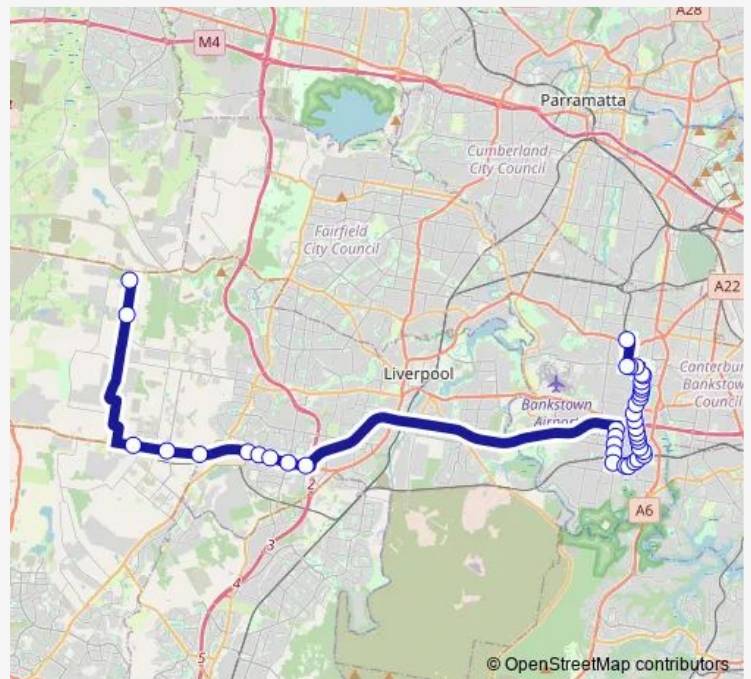

- Christadelphian Heritage College
- Racemosa Devonshire Rd Opp Racemosa Cl
- Bringelly Rd At Kelly St
- Bringelly Rd At Edmondson Av
- Bringelly Rd Opp Cowpasture Rd
- Camden Valley Way At Horningsea Park Dr
- William Carey Christian School, Camden Valley Way
- Camden Valley Way After Corfield Rd
- Camden Valley Way After Bernera Rd
- Camden Valley Way After Ash Rd
- The River Rd After South Western Mwy
- Revesby Public School, The River Rd
- The River Rd Opp Linton Av
- The River Rd Opp Haydock Lane
- The River Rd At Spence St
- Uranus Rd Opp Centaur St
- Uranus Rd Opp Virginius St
- Howard Rd Before Doyle Rd
- Howard Rd At Doyle Rd
- Howard Rd At Memorial Dr

**Route schedule**

Christadelphian Heritage College — Hume Hwy Opp Yagoona Station

Monday	15:12
Tuesday	15:12
Wednesday	15:12
Thursday	15:12
Friday	15:12
Saturday	—
Sunday	—

**Route info**

Direction: Christadelphian Heritage College

Stops: 40

Trip Duration: 1 hour 0 min

S150 — Christadelphian Heritage College Sydney to Yagoona Station

Padstow Library, Cahors Rd

Cahors Rd After Arab Rd

Playford Park, Gibson Av

Gibson Av At Archibald St

Gibson Av Before Mackinnon Av

Chapel Rd Opp Bankstown Memorial Park

Chapel Rd Opp Bankstown Girls High School

Brandon Av At Brandon Lane

Marion St At Egan St

Marion St At Pringle Av

Marion St Opp Little Rd

Hume Hwy Opp Yagoona Station

S150 School Bus time schedules and route maps are available in an offline PDF at [busmaps.com](https://busmaps.com). Use the [busmaps.com](https://busmaps.com) website to see live bus times, train schedule or subway schedule, and step-by-step directions for all public transit in Liverpool