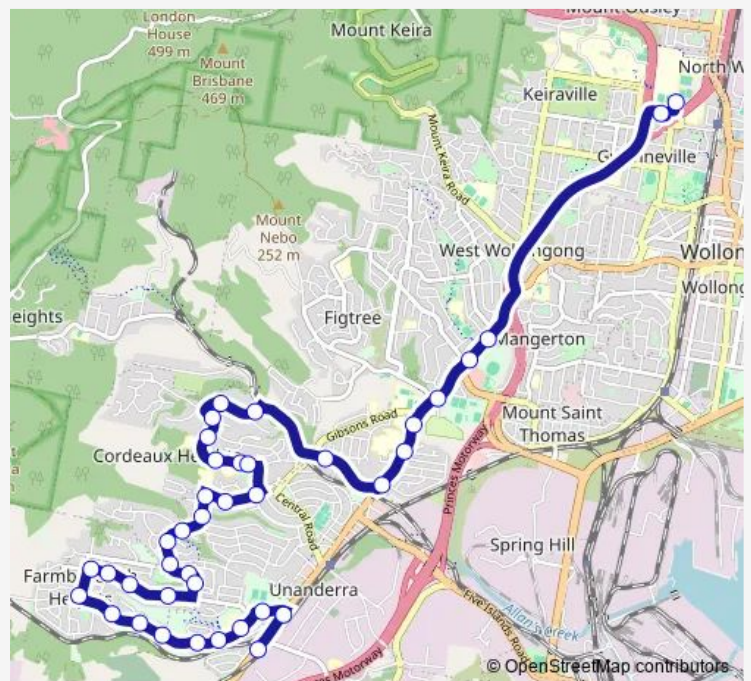

School Bus S150 Tafe Illawarra to Princes Hwy opp Orana Pde via Cordeaux Heights

[Go to website](#)

Direction

Foleys Lane Opp Tafe Illawarra — Princes Hwy Opp Orana Pde

39 stops

[Open route schedule](#)

- Foleys Lane Opp Tafe Illawarra
- University Av After Graham Av
- Princes Hwy Opp Thames St
- Figtree Grove Shopping Centre, Princes Hwy
- Princes Hwy Before Woodrow Pl
- Princes Hwy Opp Gibsons Rd
- Princes Hwy Opp Sorensen Dr
- Princes Hwy After O'Donnell Dr
- Cordeaux Rd Opp Gibsons Rd
- Booreea Bvd Before Sheringa Gr
- Booreea Bvd Opp Natan Pl
- Derribong Dr Before Deenyi Cl
- Derribong Dr After Odenpa Rd
- Derribong Dr Opp Patanga Pl
- Derribong Dr Opp Unanderra Public School
- Derribong Dr Opp Western Suburbs Community Preschool
- Staff Rd Opp Allumba Gr
- Staff Rd At Coral Cres
- Coachwood Dr After Staff Rd
- Coachwood Dr Before Cummins St

Route schedule

Foleys Lane Opp Tafe Illawarra — Princes Hwy Opp Orana Pde

Monday	14:40
Tuesday	15:25
Wednesday	15:25
Thursday	15:25
Friday	15:25
Saturday	—
Sunday	—

Route info

Direction: Foleys Lane Opp Tafe Illawarra

Stops: 39

Trip Duration: 0 hour 30 min

S150 — Tafe Illawarra to Princes Hwy opp Orana Pde via Cordeaux Heights **BusMaps**

Coachwood Dr Opp Coachwood Park

Coachwood Dr After Rickard Rd

Coachwood Dr Before Waples Rd

Saturday —

Sunday —

Route info

Direction: Farmborough Rd At Princes Hwy

Stops: 37

Trip Duration: 0 hour 37 min

Derribong Dr Before Odenpa Rd

Derribong Dr Opp Deenyi Cl