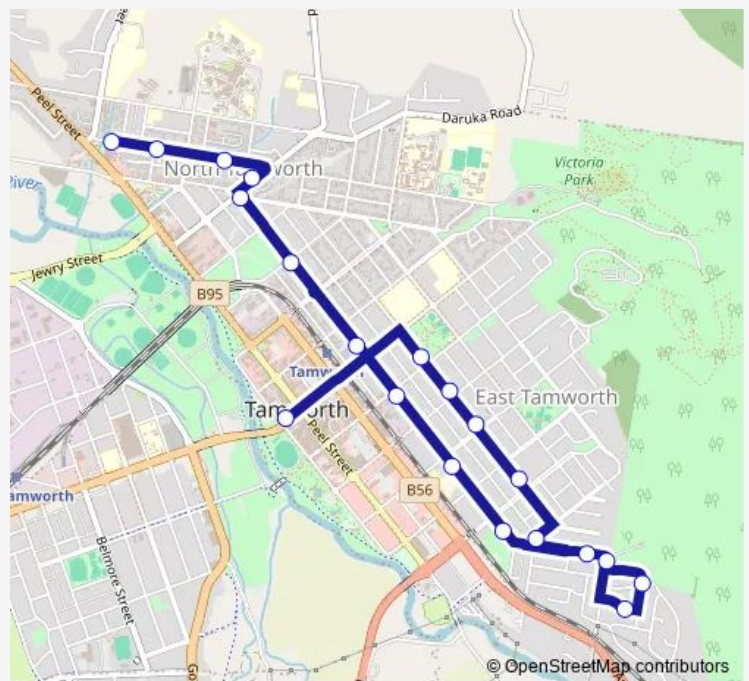

Carthage St At Bligh St

North Tamworth Bowling Club, Bligh St

57 Piper St

Tamara Private Hospital, Piper St

Northgate Tamworth Shopping Centre, Piper St

**Route schedule**

Brisbane St At Kable Av — Northgate Tamworth Shopping Centre, Piper St

Monday 16:08

Tuesday 16:08

Wednesday 16:08

Thursday 16:08

Friday 16:08

Saturday —

Sunday —

**Route info**

Direction: Brisbane St At Kable Av

Stops: 20

Trip Duration: 0 hour 13 min

**S150 — Zebra Bus - Tamworth to North Tamworth via East Tamworth** **BusMaps**

S150 School Bus time schedules and route maps are available in an offline PDF at [busmaps.com](https://busmaps.com). Use the [busmaps.com](https://busmaps.com) website to see live bus times, train schedule or subway schedule, and step-by-step directions for all public transit in Tamworth