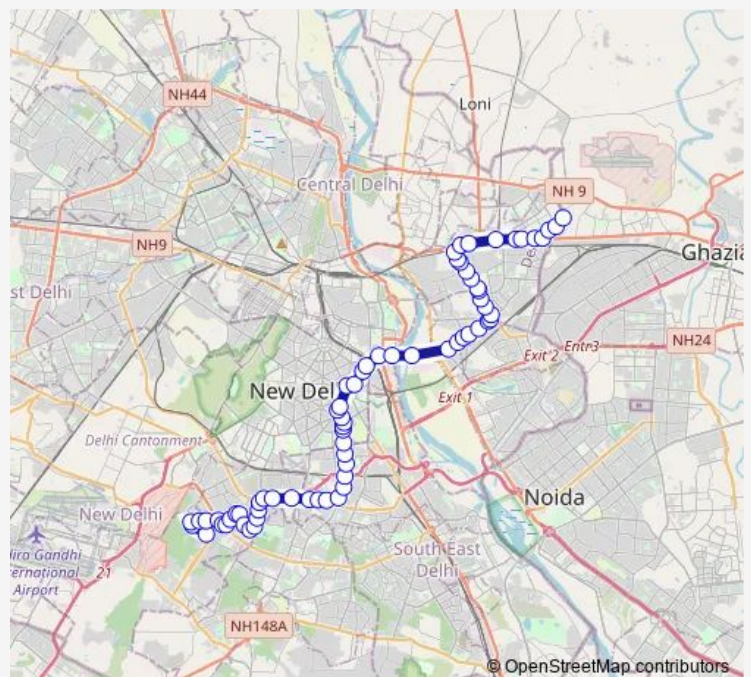

Nauroji Nagar

SJ Hospital

Aiims Ring Road

Route schedule

Cpwd Colony Vasant Vihar — New Seema Puri Depot Cluster

Monday 18:37-22:01

Tuesday 18:37-22:01

Wednesday 18:37-22:01

Thursday 18:37-22:01

Friday 18:37-22:01

Saturday 18:37-22:01

Sunday 18:37-22:01

Route info

Direction: Cpwd Colony Vasant Vihar

Stops: 69

Trip Duration: 2 hour 5 min