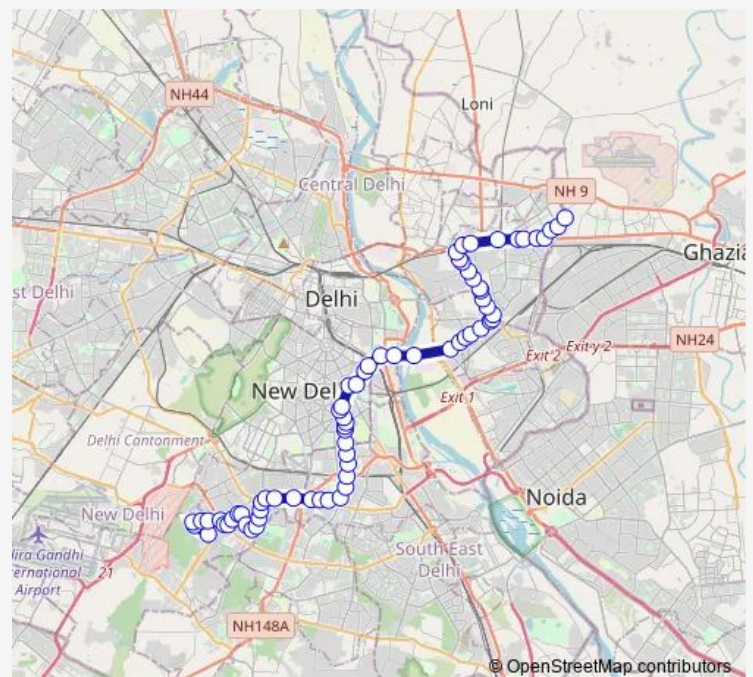

Nauroji Nagar

SJ Hospital

Aiims Ring Road

Route schedule

Cpwd Colony Vasant Vihar — New Seema Puri Depot Cluster

Monday 18:37-22:01

Tuesday 18:37-22:01

Wednesday 18:37-22:01

Thursday 18:37-22:01

Friday 18:37-22:01

Saturday 18:37-22:01

Sunday 18:37-22:01

Route info

Direction: Cpwd Colony Vasant Vihar

Stops: 69

Trip Duration: 2 hour 5 min

South Extension

South Extension

PT College Kotla

Defence Colony

Sewa Nagar Flyover

J L Nehru Stadium

Pragati Vihar

Dayal Singh College