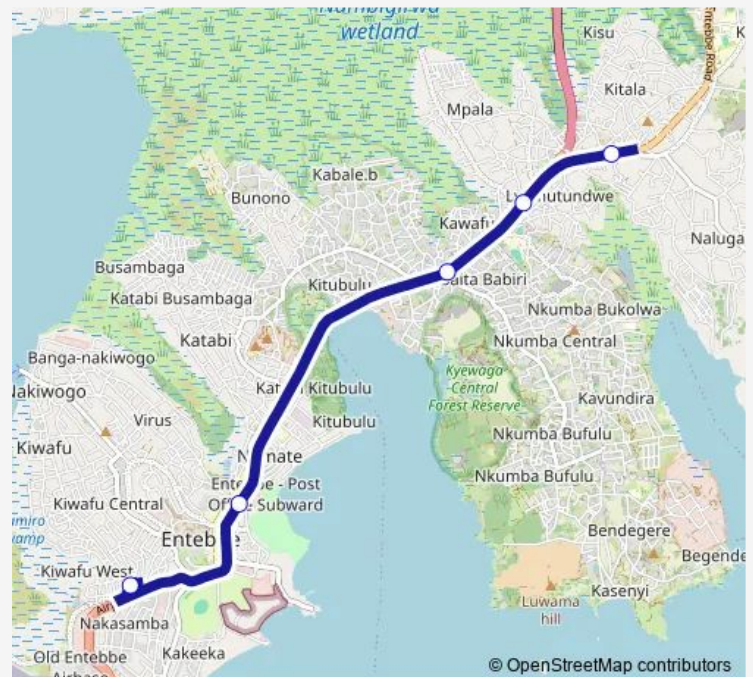

Bus Wa006 Kitale-Kitoro Taxi Park

[Go to website](#)

Direction

Mpala - Galugasi — Kitoro Taxi Park - Entebbe

5 stops

[Open route schedule](#)

Mpala - Galugasi

Nkumba University

Thursday 06:30-19:00

Friday 06:30-19:00

Saturday 06:30-19:00

Sunday 06:30-19:00

Route info

Direction: Mpala - Galugasi

Stops: 5

Trip Duration: 0 hour 20 min

■ Wa006 — Kitala-Kitoro Taxi Park

Direction

undefined — undefined

0 stops

[Open route schedule](#)**Route schedule**

undefined — undefined

Monday	06:30-19:00
Tuesday	06:30-19:00
Wednesday	06:30-19:00
Thursday	06:30-19:00
Friday	06:30-19:00
Saturday	06:30-19:00
Sunday	06:30-19:00