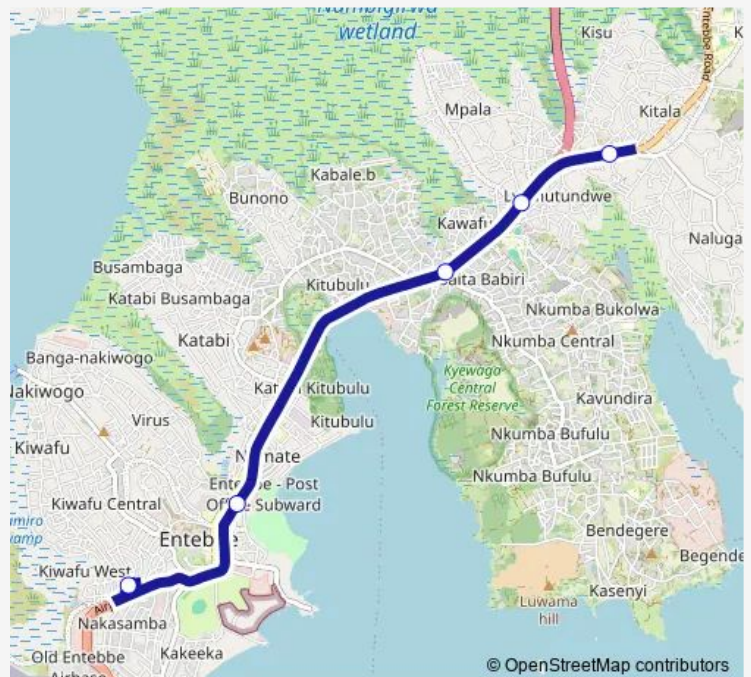

Kitoro Taxi Park - Entebbe

### Route schedule

Mpala - Galugasi — Kitoro Taxi Park - Entebbe

Monday 06:30-19:00

Tuesday 06:30-19:00

Wednesday 06:30-19:00

Thursday 06:30-19:00

Friday 06:30-19:00

Saturday 06:30-19:00

### Route info

Direction: Mpala - Galugasi

Stops: 5

Trip Duration: 0 hour 20 min

WA006 — Kitale-Kitoro Taxi Park

**Direction**

undefined — undefined

0 stops