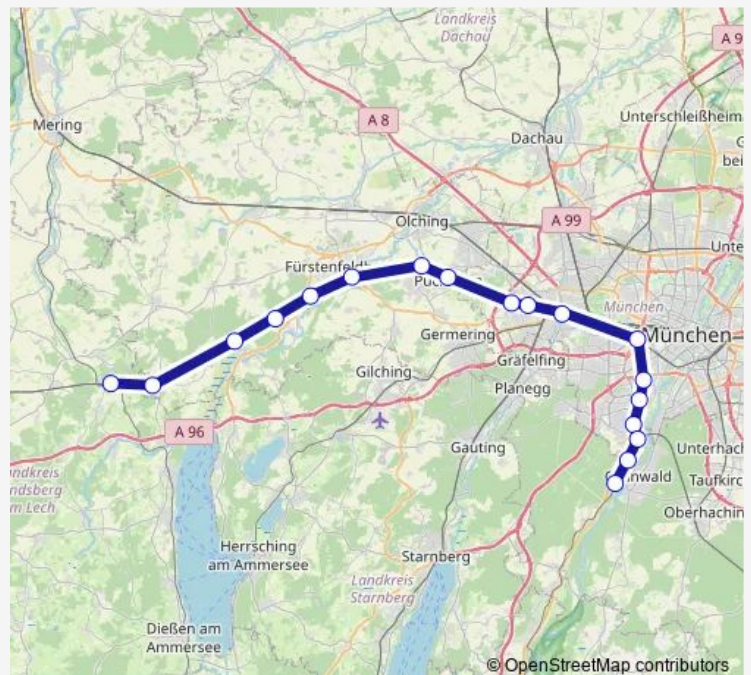

### Route schedule

Höllriegelskreuth — Geltendorf

Monday 16:29

Tuesday 16:29

Wednesday 16:29

Thursday 16:29

Friday 16:29

Saturday —

### Route info

Direction: Höllriegelskreuth

Stops: 15

Trip Duration: 0 hour 49 min

■ S20

BusMaps