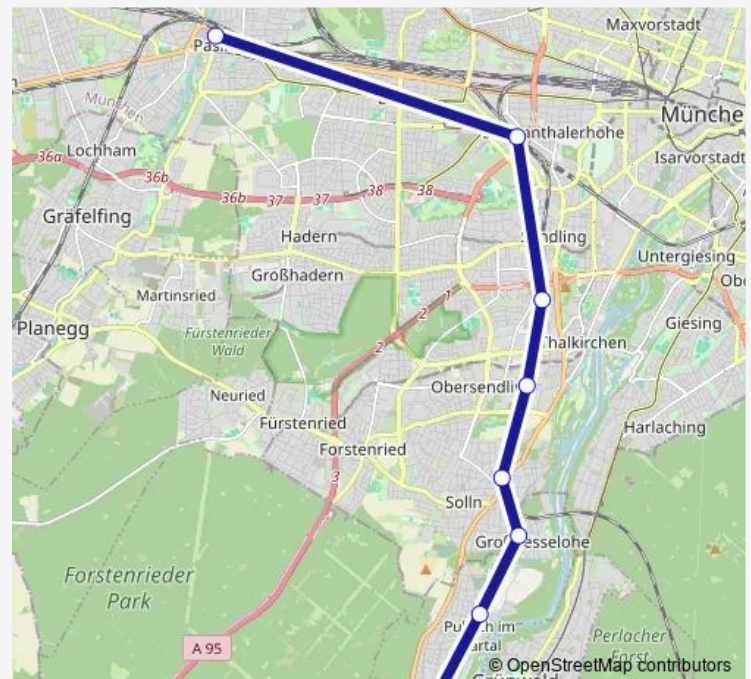

### Route schedule

Höllriegelskreuth — Geltendorf

Monday 16:29

Tuesday 16:29

Wednesday 16:29

Thursday 16:29

Friday 16:29

Saturday —

### Route info

Direction: Höllriegelskreuth

Stops: 15

Trip Duration: 0 hour 49 min

■ S20

BusMaps