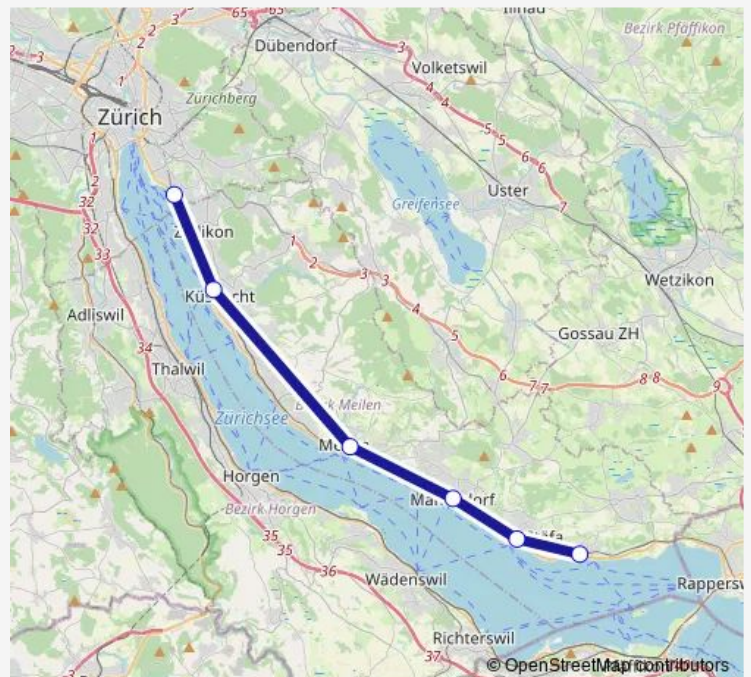

Suburban Railway S20

[Go to website](#)

Direction

Uerikon — Zürich Tiefenbrunnen

6 stops

[Open route schedule](#)

Uerikon

Stäfa

Wednesday 07:04-08:04

Thursday 07:04-08:04

Friday 07:04-08:04

Saturday —

Sunday —

Route info

Direction: Uerikon

Stops: 6

Trip Duration: 0 hour 23 min

■ S20

Direction

Zürich Tiefenbrunnen — Uerikon

6 stops

[Open route schedule](#)

Zürich Tiefenbrunnen

Küsnacht Zh

Thursday 06:34-07:34

Friday 06:34-07:34

Saturday —

Sunday —

Route info

Direction: Uerikon

Stops: 7

Trip Duration: 0 hour 29 min