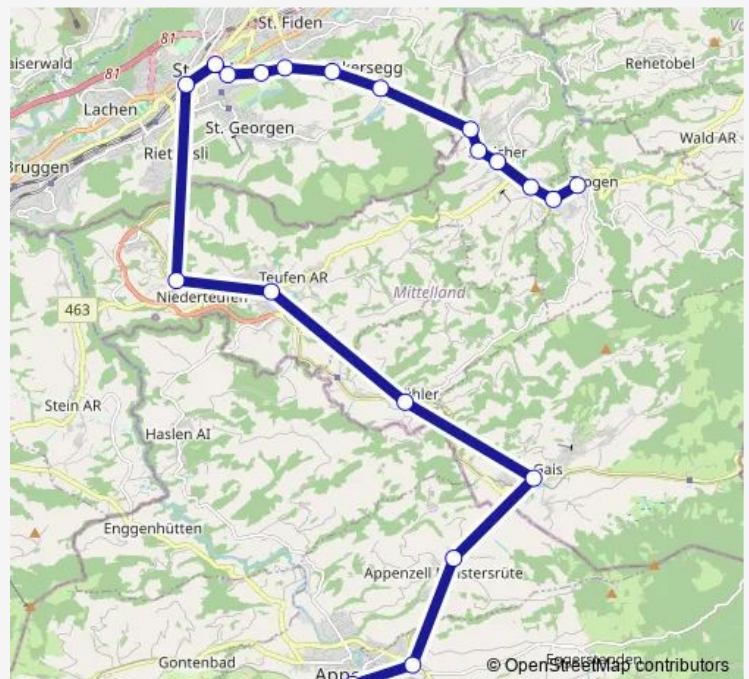

Suburban Railway S20

[Go to website](#)

Direction

Trogen — Appenzell

20 stops

[Open route schedule](#)

- Trogen
- Gfeld
- Bendlehn
- Speicher
- Schützengarten
- Vögelinsegg
- Schwarzer Bären
- St. Gallen Notkersegg
- St. Gallen Birnbäumen
- St. Gallen Schülerhaus
- St. Gallen Spisertor
- St. Gallen Marktplatz
- St. Gallen
- Niederteufen
- Teufen Ar
- Bühler
- Gais
- Sammelplatz
- Hirschberg
- Appenzell

Route schedule

Trogen — Appenzell

Monday	16:41-17:41
Tuesday	16:41-17:41
Wednesday	16:41-17:41
Thursday	16:41-17:41
Friday	16:41-17:41
Saturday	—
Sunday	—

Route info

Direction: Trogen

Stops: 20

Trip Duration: 1 hour 6 min

■ S20

BusMaps

Direction

Appenzell — Trogen

20 stops

[Open route schedule](#)

Appenzell

Hirschberg

Friday 05:58-07:07

Saturday —

Sunday —

Route info

Direction: Appenzell

Stops: 20

Trip Duration: 1 hour 6 min

S20 Suburban Railway time schedules and route maps are available in an offline PDF at busmaps.com. Use the busmaps.com website to see live bus times, train schedule or subway schedule, and step-by-step directions for all public transit in Sankt Gallen