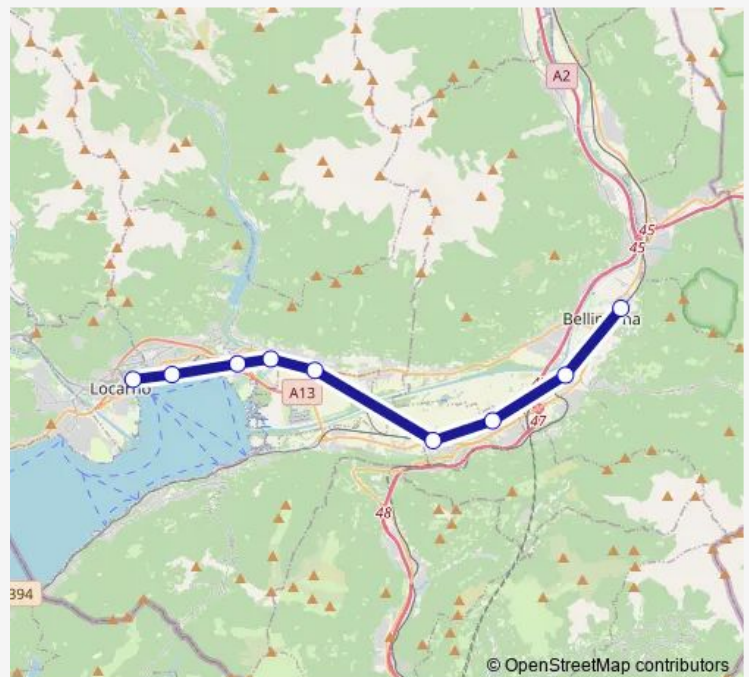

## Route schedule

Bellinzona — Locarno

Monday —

Tuesday —

Wednesday —

Thursday 05:19

Friday 05:19

Saturday —

## Route info

Direction: Bellinzona

Stops: 9

Trip Duration: 0 hour 26 min

**Direction**

Locarno — Bellinzona

9 stops

[Open route schedule](#)