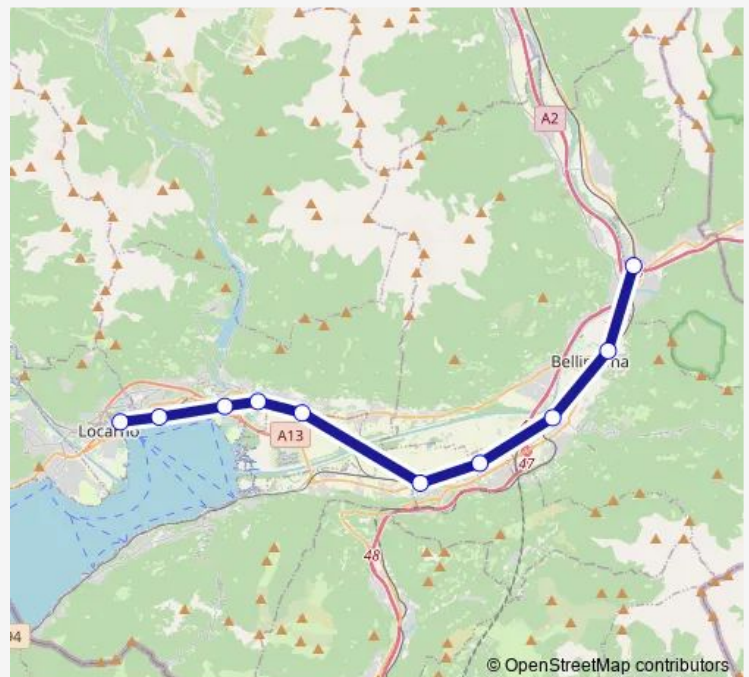

### Route schedule

Locarno — Castione-Arbedo

Monday 09:45-13:45

Tuesday 09:45-13:45

Wednesday 09:45-13:45

Thursday —

Friday —

Saturday —

### Route info

Direction: Locarno

Stops: 10

Trip Duration: 0 hour 32 min