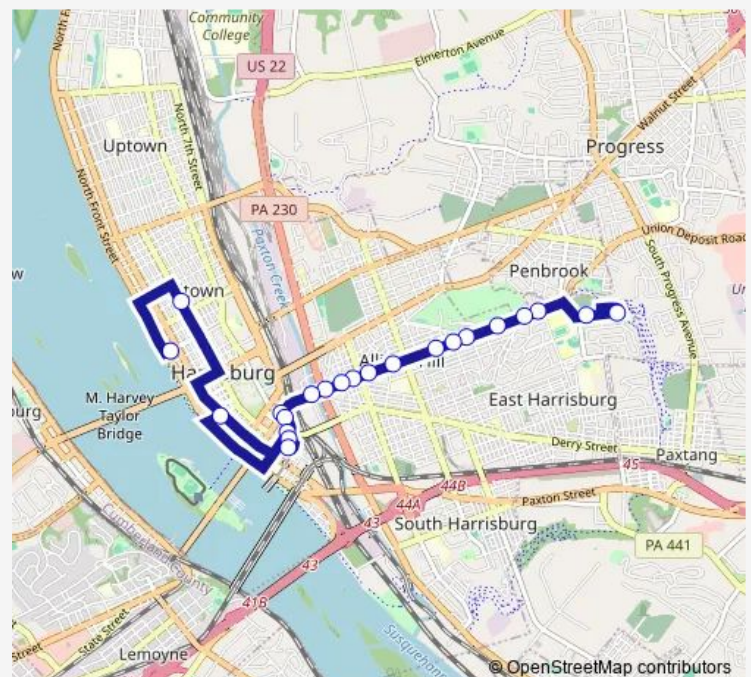

Market St & Cameron St

Market St & 10th St

Market St & Aberdeen St (Bus Lane)

Harrisburg Transportation Center (Aberde

Chestnut St & S 4th St

Morrison Towers

B'Nai B'Rith Apartments

Presbyterian Apartments

N 3rd St & Harris St (Laurel Towers)

Route schedule

Kline Plaza @ Giant — Linden Terrace Apartments

Monday —

Tuesday —

Wednesday —

Thursday 12:15

Friday —

Saturday —

Sunday —

Route info

Direction: Kline Plaza @ Giant

Stops: 22

Trip Duration: 0 hour 20 min

Groc-E — East Shore Grocery Shopper

Direction

Latsha Towers — Kline Plaza @ Giant

19 stops

[Open route schedule](#)

Latsha Towers

Hoy Towers

S 2nd St & Chambers St

Chambers St & Cumbler St

Chambers St & Hickory St