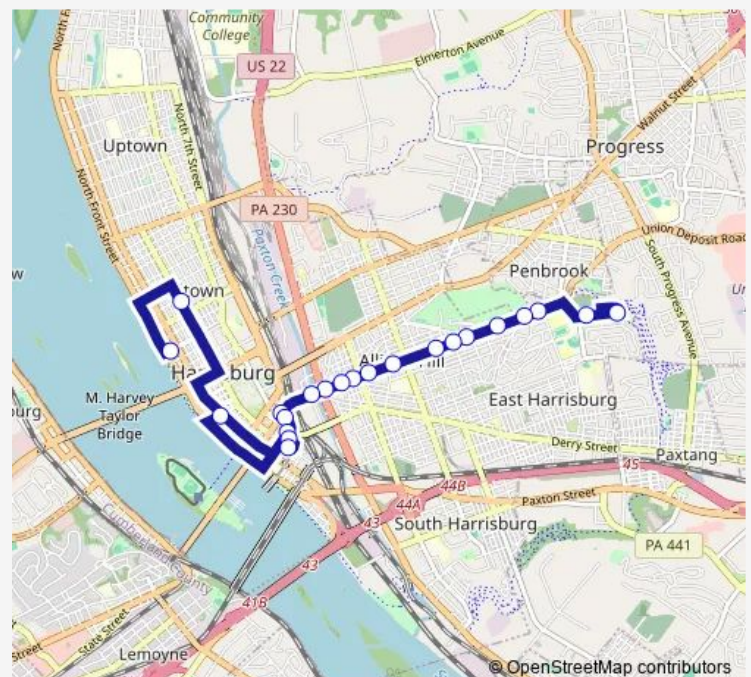

Market St & Cameron St

Market St & 10th St

Market St & Aberdeen St (Bus Lane)

Harrisburg Transportation Center (Aberde

Chestnut St & S 4th St

Morrison Towers

B'Nai B'Rith Apartments

Presbyterian Apartments

N 3rd St & Harris St (Laurel Towers)

Route schedule

Kline Plaza @ Giant — Linden Terrace Apartments

Monday	—
Tuesday	—
Wednesday	—
Thursday	12:15
Friday	—
Saturday	—
Sunday	—

Route info

Direction: Kline Plaza @ Giant

Stops: 22

Trip Duration: 0 hour 20 min

Groc-E — East Shore Grocery Shopper

Direction

Latsha Towers — Kline Plaza @ Giant

19 stops

[Open route schedule](#)

Latsha Towers

Stops: 19

Trip Duration: 0 hour 45 min

Direction

Linden Terrace Apartments — Kline Plaza @ Giant

23 stops

[Open route schedule](#)

Linden Terrace Apartments

N 3rd St & Harris St (Laurel Towers)