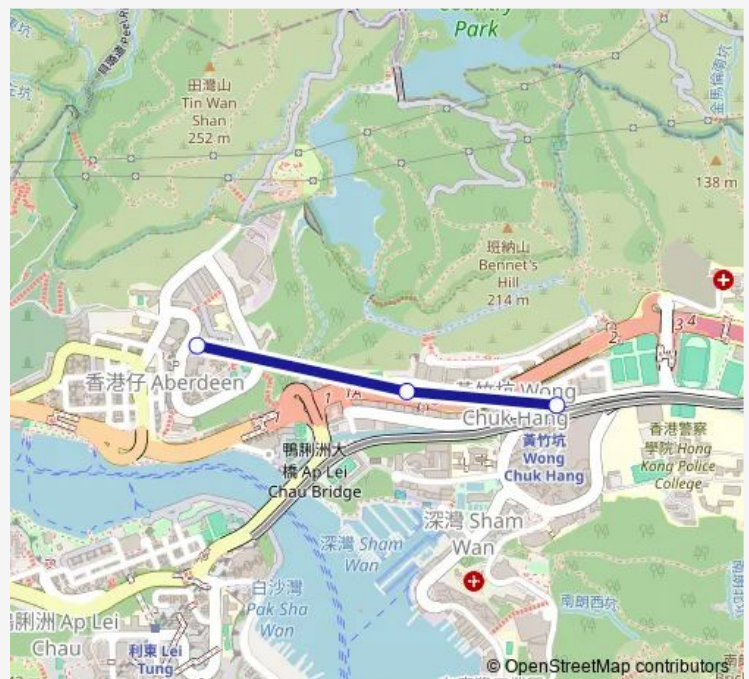

Bus 4m Aberdeen (Shek PAI WAN) - Wong Chuk Hang Station (Special Morning Service)

[Go to website](#)

Direction

Shek PAI WAN Estate Public Transport Interchange —
Wong Chuk Hang Station|Wong Chuk Hang Station

3 stops

[Open route schedule](#)

Shek PAI WAN Estate Public Transport Interchange

Wong Chuk Hang Road, Near YAN'S Tower|Wong Chuk Hang Road, House NO. 23

Wong Chuk Hang Station|Wong Chuk Hang Station

Route schedule

Shek PAI WAN Estate Public Transport Interchange —
Wong Chuk Hang Station|Wong Chuk Hang Station

Monday	07:00
Tuesday	07:00
Wednesday	07:00
Thursday	07:00
Friday	07:00
Saturday	—
Sunday	—

Route info

Direction: Shek PAI WAN Estate Public Transport Interchange

Stops: 3

Trip Duration: 0 hour 3 min

4m — Aberdeen (Shek PAI WAN) - Wong Chuk Hang Station (Special Morning Service)

4m Bus time schedules and route maps are available in an offline PDF at busmaps.com. Use the busmaps.com website to see live bus times, train schedule or subway schedule, and step-by-step directions for all public transit in Hong Kong