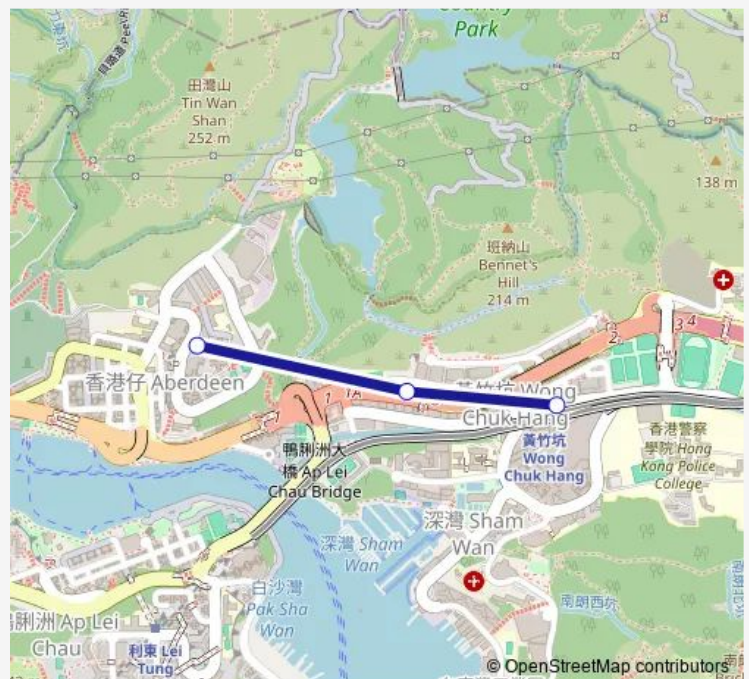

Bus 4M Aberdeen (Shek PAI WAN) - Wong Chuk Hang Station (Special Morning Service)

[Go to website](#)

Direction

SHEK PAI WAN ESTATE PUBLIC TRANSPORT INTER-CHANGE — WONG CHUK HANG STATION

3 stops

[Open route schedule](#)

SHEK PAI WAN ESTATE PUBLIC TRANSPORT INTER-CHANGE

WONG CHUK HANG ROAD, NEAR YAN'S TOWER|WONG CHUK HANG ROAD, HOUSE NO. 23

WONG CHUK HANG STATION

Route schedule

SHEK PAI WAN ESTATE PUBLIC TRANSPORT INTER-CHANGE — WONG CHUK HANG STATION

Monday	07:00
Tuesday	07:00
Wednesday	07:00
Thursday	07:00
Friday	07:00
Saturday	—
Sunday	—

Route info

Direction: SHEK PAI WAN ESTATE PUBLIC TRANSPORT INTERCHANGE

Stops: 3

Trip Duration: 0 hour 3 min

4M Bus time schedules and route maps are available in an offline PDF at busmaps.com. Use the busmaps.com website to see live bus times, train schedule or subway schedule, and step-by-step directions for all public transit in Hong Kong