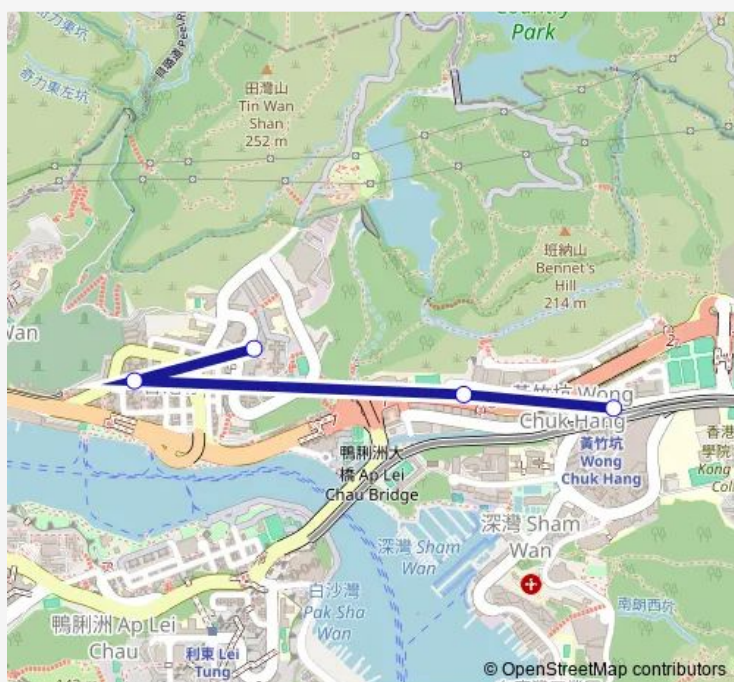

Route schedule

Shek PAI WAN Estate Public Transport Interchange —
Wong Chuk Hang Station|Wong Chuk Hang Station

Monday 06:00-19:50

Tuesday 06:00-19:50

Wednesday 06:00-19:50

Thursday 06:00-19:50

Friday 06:00-19:50

Saturday 06:00-19:50

Sunday 06:00-07:00

Route info

Direction: Shek PAI WAN Estate Public Transport Interchange

Stops: 4

Trip Duration: 0 hour 9 min

Direction

Wong Chuk Hang Station|Wong Chuk Hang Station —
NAM Ning Street|Nam Ning Street, Outside HOI WUN
Court|Nam Ning Street, Outside HOI Ying Court

5 stops

[Open route schedule](#)

Wong Chuk Hang Station|Wong Chuk Hang Station

Wong Chuk Hang Road, Wong Chuk Hang Recreation
Ground|Wong Chuk Hang Road, Outside Wong Chuk
Hang Recreation Ground

Aberdeen Praya Road, Ocean Court|Ocean Court, Ab-
erdeen Praya Road|Aberdeen Praya Road, Outside Ocean
Court

Route info

Direction: Wong Chuk Hang Station|Wong Chuk Hang
Station

Stops: 5

Trip Duration: 0 hour 6 min

Direction

Wong Chuk Hang Station|Wong Chuk Hang Station —
Shek PAI WAN Estate Public Transport Interchange