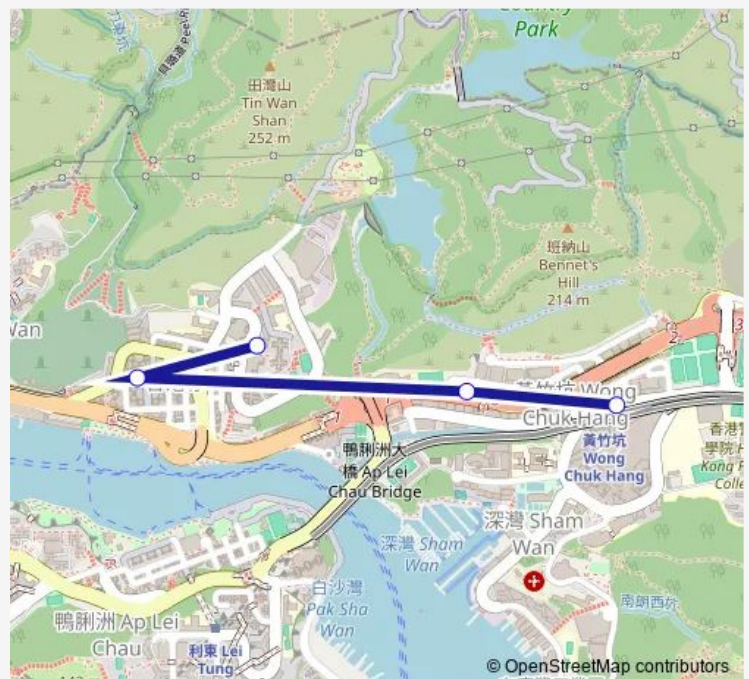

### WONG CHUK HANG STATION

Aberdeen Praya Road, Ocean Court|Ocean Court, Aberdeen Praya Road|Aberdeen Praya Road, Outside Ocean Court

ABERDEEN PRAYA ROAD, OPPOSITE ABERDEEN BUS TERMINUS

NAM Ning Street|Nam Ning Street, Outside HOI WUN Court|Nam Ning Street, Outside HOI Ying Court

### Route schedule

WONG CHUK HANG STATION — NAM Ning Street|Nam Ning Street, Outside HOI WUN Court|Nam Ning Street, Outside HOI Ying Court

Monday	07:10
Tuesday	07:10
Wednesday	07:10
Thursday	07:10
Friday	07:10
Saturday	07:10
Sunday	—

### Route info

Direction: WONG CHUK HANG STATION

Stops: 4

Trip Duration: 0 hour 6 min

### Route info

Direction: SHEK PAI WAN ESTATE PUBLIC TRANSPORT INTERCHANGE

Stops: 4

Trip Duration: 0 hour 8 min