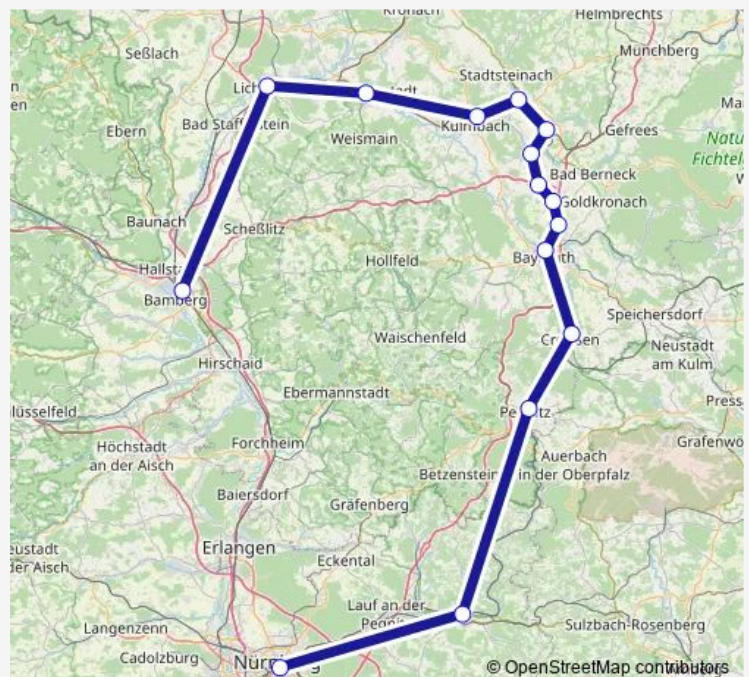

Regional Rail Service RE38

[Go to website](#)

Direction

Nürnberg Hbf — Bamberg

12 stops

[Open route schedule](#)

Nürnberg Hbf

Hersbruck (r Pegnitz)

Lichtenfels

Bamberg

Route schedule

Nürnberg Hbf — Bamberg

Monday 08:05-12:05

Tuesday 08:05-12:05

Wednesday 08:05-12:05

Thursday 08:05-12:05

Friday 08:05-12:05

Saturday 08:05-12:05

Sunday 08:05-12:05

Route info

Direction: Nürnberg Hbf

Stops: 12

Trip Duration: 2 hour 8 min

RE38

BusMaps

Direction

Bamberg — Nürnberg Hbf

13 stops

[Open route schedule](#)

Bamberg

Bad Staffelstein

Lichtenfels