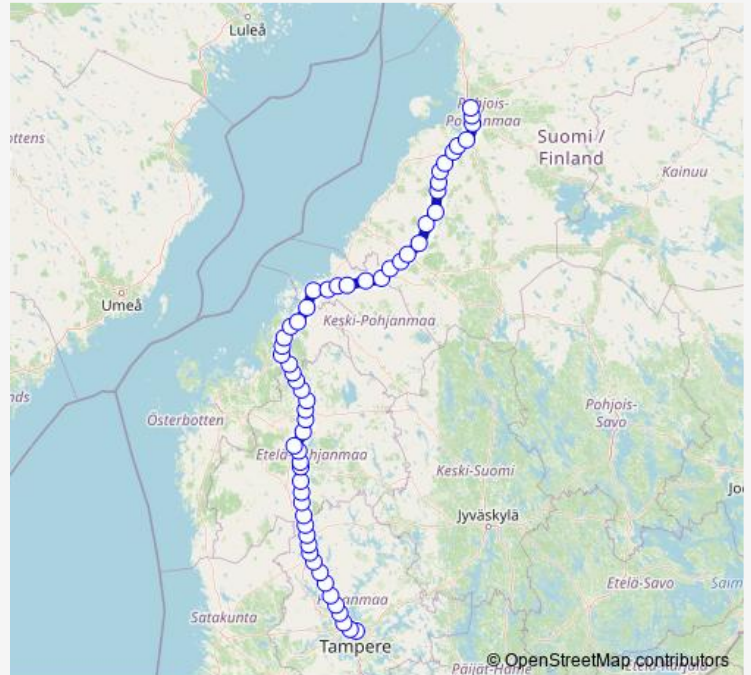

Long Distance Trains IC 37 Tampere - Oulu

[Go to website](#)

Direction

undefined — undefined

0 stops

[Open route schedule](#)

Route schedule

undefined — undefined

Monday —

Tuesday —

Wednesday —

Thursday —

Friday —

Saturday 15:02

Sunday —

Route info

No Stops

■ IC 37 — Tampere - Oulu