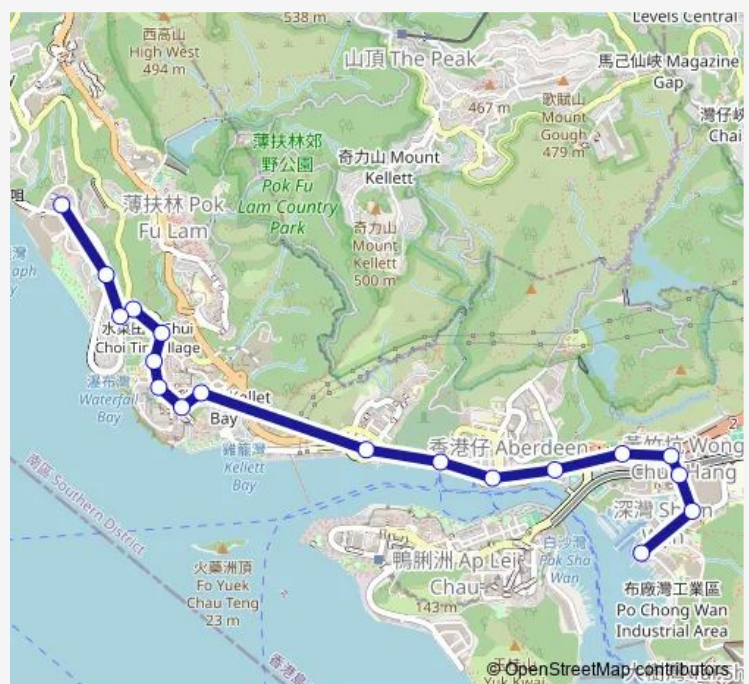

Route schedule

[Ctb] Sham Wan — [Ctb] Cyberport[[Kmb+Ctb] Cyberport BUS Terminus/
Cyberport

Monday	07:25-07:35
Tuesday	07:25-07:35
Wednesday	07:25-07:35
Thursday	07:25-07:35
Friday	07:25-07:35
Saturday	—
Sunday	—

Route info

Direction: [Ctb] Sham Wan

Stops: 18

Trip Duration: 0 hour 17 min

■ 73P — Sham WAN - Cyberport

[Ctb] WAH Ching House WAH FU Estate, WAH FU Road[[Kmb+Ctb] WAH Ching House/
Wah Ching House WAH FU Estate, WAH FU Road