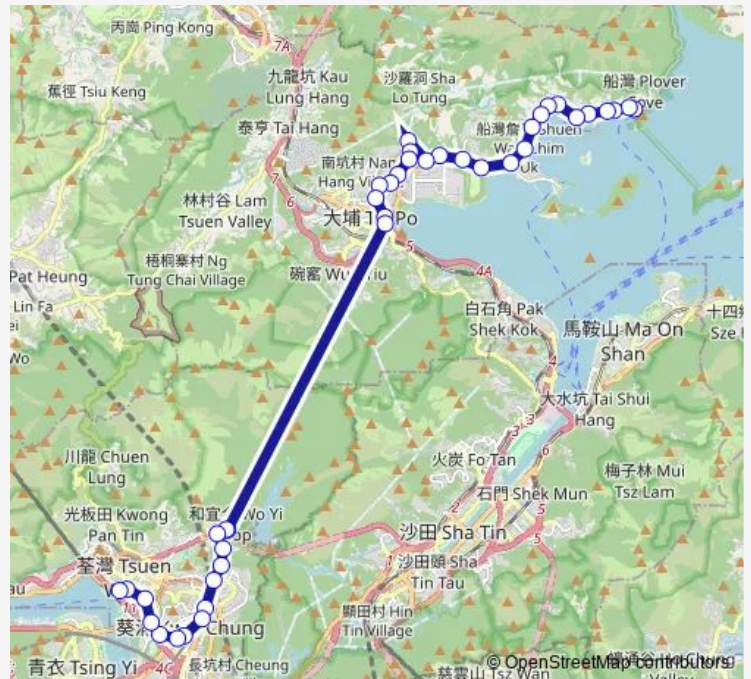

[Kmb] Fung Yuen BUS Terminus

[Kmb] LAU Hang

[Kmb] Fung Yuen Road

[Kmb] YUE Kok

Route schedule

[Kmb] TAI MEI TUK BUS Terminus — [Ctb] Nina Tower
 [Kmb] Nina Tower BUS Terminus[[Lwb] Nina Tower BUS Terminus

| | |
|-----------|-------------|
| Monday | 06:55-07:05 |
| Tuesday | 06:55-07:05 |
| Wednesday | 06:55-07:05 |
| Thursday | 06:55-07:05 |
| Friday | 06:55-07:05 |
| Saturday | — |
| Sunday | — |

Route info

Direction: [Kmb] TAI MEI TUK BUS Terminus

Stops: 40

Trip Duration: 1 hour 26 min

73P — TAI MEI TUK - Tsuen WAN (Nina Tower)

[Kmb] KAU YAN College

[Kmb] YEE NGA Court

[Ctb] SUN Hing Garden, NAM WAN Road[[Kmb+Ctb]
SUN Hing Garden/
Sun Hing Garden, NAM WAN
Road[[Kmb] SUN Hing Garden][Lwb] SUN Hing Garden