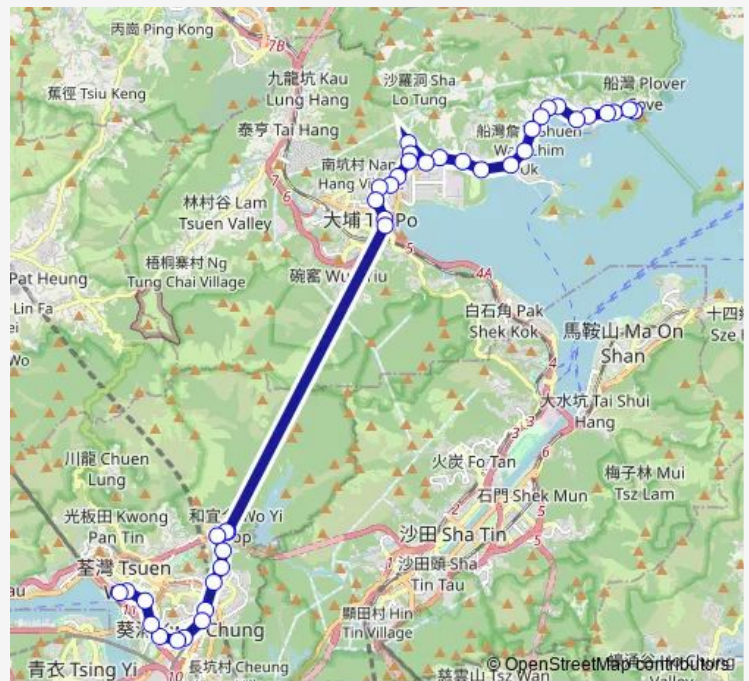

### Route schedule

[Kmb] TAI MEI TUK BUS Terminus — [Ctb] Nina Tower  
 [Kmb] Nina Tower BUS Terminus[[Lwb] Nina Tower BUS Terminus

Monday	06:55-07:05
Tuesday	06:55-07:05
Wednesday	06:55-07:05
Thursday	06:55-07:05
Friday	06:55-07:05
Saturday	—
Sunday	—

### Route info

Direction: [Kmb] TAI MEI TUK BUS Terminus

Stops: 40

Trip Duration: 1 hour 23 min

73p — TAI MEI TUK - Tsuen WAN (Nina Tower)

[Kmb] KAU YAN College

[Kmb] YEE NGA Court

[Kmb+Ctb] SUN Hing Garden/<Br>Sun Hing Garden, NAM  
WAN Road[[Kmb] SUN Hing Garden][Lwb] SUN Hing Gar-  
den