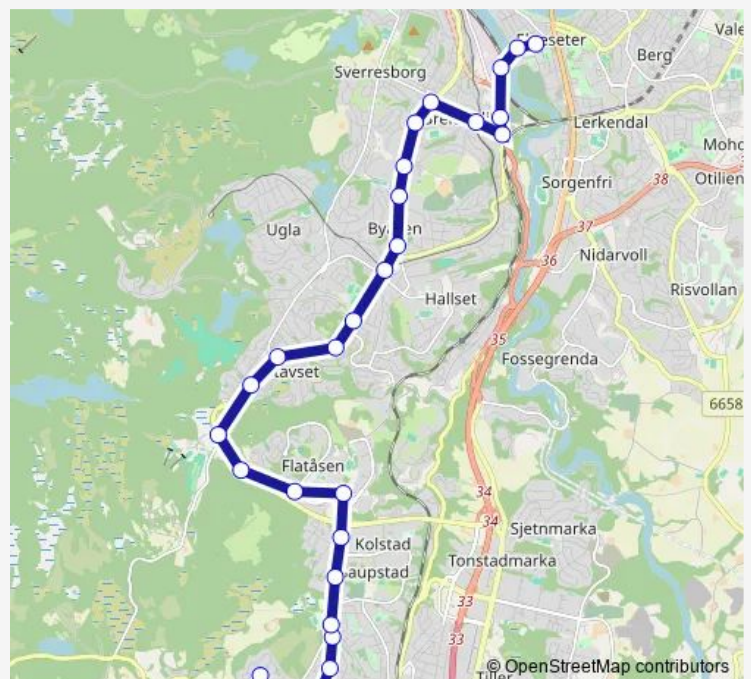

Local Bus Service 52 Lundåsen- Kattem - Heimdal - Flatåsen - Byåsen - St. Olavs Hospital

[Go to website](#)

Direction

St. Olavs hospital øst — Lundåsen nordre

28 stops

[Open route schedule](#)

St. Olavs hospital øst

St. Olavs hospital vest

Marienborg stasjon

Thaulowbakken

Breidablikkveien

Breidablikk

Åsveien skole

Johan Falkbergets vei

Havstadsenteret

Stabells veg

Byåsen skole

Arnt Smistads veg

Olav Nygards veg

Kystad

Stavset senter

Leirbrua gård

Granåsen Idrettspark

Kolsåsdalen

Øvre Flatåsveg

Flatåsen senter

Husebytunet

Route schedule

St. Olavs hospital øst — Lundåsen nordre

Monday 07:14

Tuesday —

Wednesday 07:14

Thursday 07:14

Friday 07:14

Saturday —

Sunday 07:14

Route info

Direction: St. Olavs hospital øst

Stops: 28

Trip Duration: 0 hour 34 min