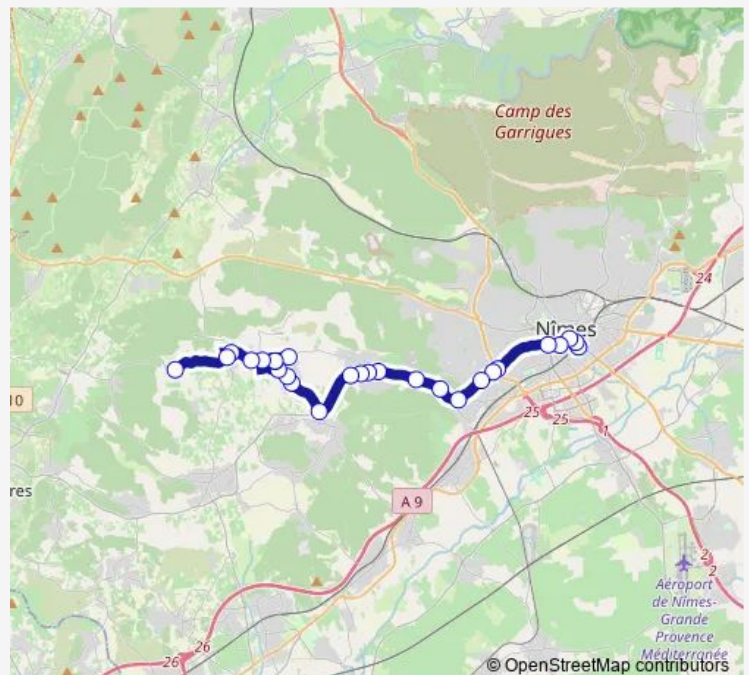

Thursday 06:24-18:26

Friday 06:24-18:26

Saturday 06:25-18:50

Sunday —

Route info

Direction: Maruejols

Stops: 25

Trip Duration: 1 hour 1 min

Musee Romanite

Esplanade T2

Gare Feucheres

Gare Routiere

Direction

Portail Bas — Europe

18 stops

[Open route schedule](#)

Friday 06:36

Saturday —

Sunday —

Route info

Direction: Portail Bas

Stops: 18

Trip Duration: 0 hour 46 min

Direction

Wednesday 07:00-18:59

Thursday 07:00-18:59

Friday 07:00-18:59

Saturday 07:00-19:23

Sunday —

Route info

Direction: Gare Routiere

Stops: 27