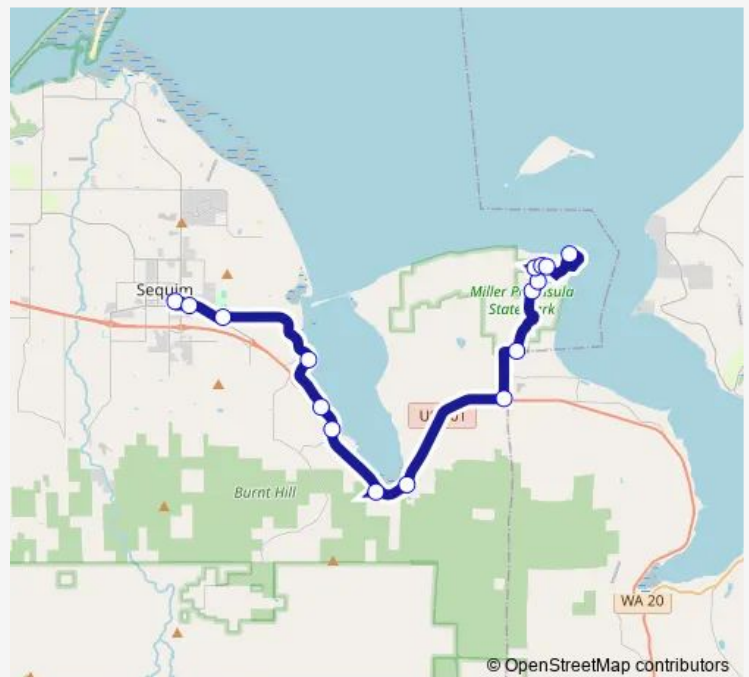

### Direction

Sequim Transit Center — Beach Road

16 stops

[Open route schedule](#)

Sequim Transit Center

Washington Street at Pioneer Park

Sequim Bay Road and Rhodefer Road

Sequim Marina

Fleming and Sunshine Avenue

Sunshine and Flight Alley

Flight Alley and Sunshine

Beach Road

### Route schedule

Sequim Transit Center — Beach Road

Monday 06:40-17:25

Tuesday 06:40-17:25

Wednesday 06:40-17:25

Thursday 06:40-17:25

Friday 06:40-17:25

Saturday —

### Route info

Direction: Sequim Transit Center

Stops: 16

Trip Duration: 0 hour 28 min

52 — Diamond Point

**Direction**

Beach Road — Sequim Transit Center

13 stops