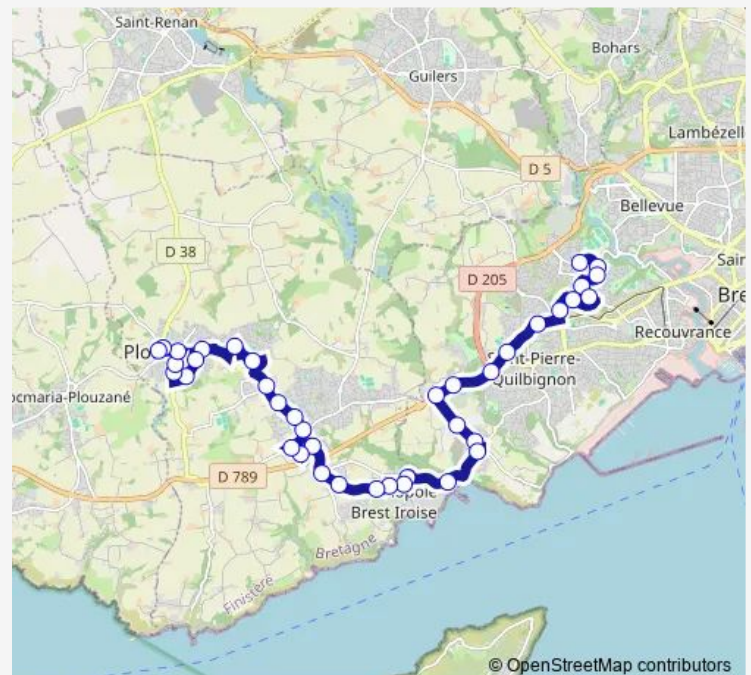

Technopôle

Ecoles

De Rochon

Route schedule

Plouzané Bourg — Amiral Ronarc'h

Monday 07:05

Tuesday 07:05

Wednesday 07:05

Thursday 07:05

Friday 07:05

Saturday —

Sunday —

Route info

Direction: Plouzané Bourg

Stops: 38

Trip Duration: 0 hour 45 min

Kant

Amiral Ronarc'h

Direction

Amiral Ronarc'h — Plouzané Bourg

39 stops

[Open route schedule](#)

Amiral Ronarc'h

Kant

Route info

Direction: Amiral Ronarc'h

Stops: 39

Trip Duration: 0 hour 45 min

Enclos

Commerce

Kerarrouz

Mescouezel