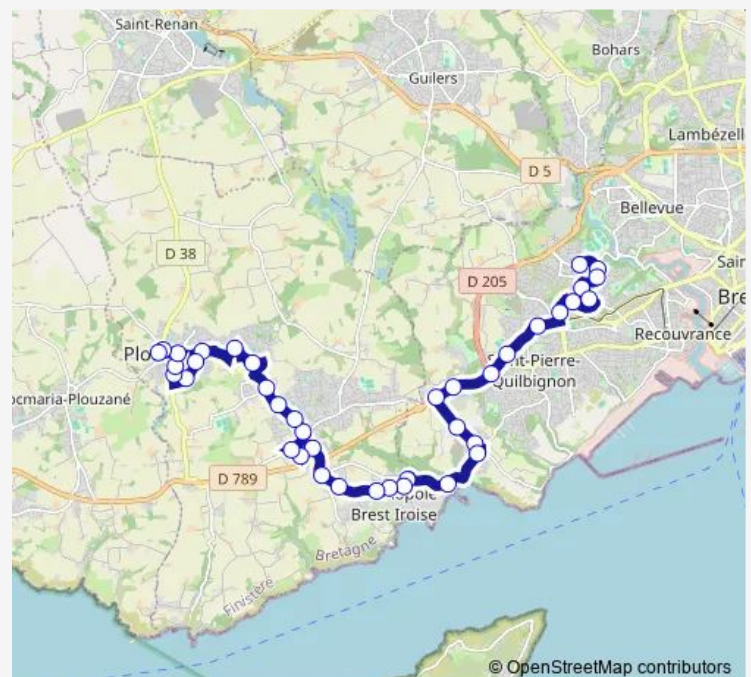

### Route schedule

Plouzané Bourg — Amiral Ronarc'h

Monday 07:05

Tuesday 07:05

Wednesday 07:05

Thursday 07:05

Friday 07:05

Saturday —

### Route info

Direction: Plouzané Bourg

Stops: 38

Trip Duration: 0 hour 45 min

52 — Plouzané Bourg - Brest Amiral Ronarc'h

Piccard

Plage Ste Anne

Cosquer

## Route info

Direction: Amiral Ronarc'h

Stops: 39

Trip Duration: 0 hour 46 min

Enclos

Commerce

Kerarrouz

Mescouezel