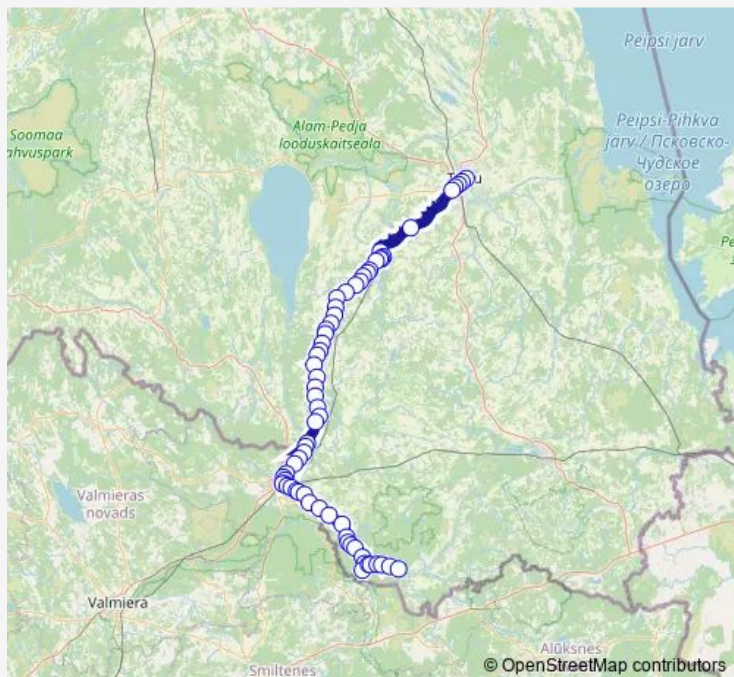

Thursday 17:35

Friday 17:35

Saturday —

Sunday —

Route info

Direction: Tartu bussijaam

Stops: 65

Trip Duration: 2 hour 25 min