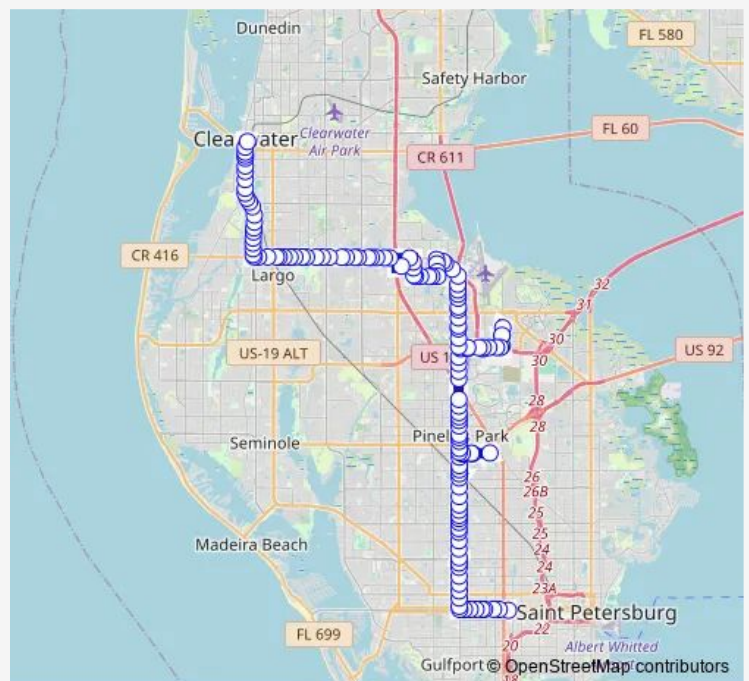

Bus 52 Grand Central /Clearwater

[Go to website](#)

Direction
 Grand Central Station - B — Park ST Terminal - Platform - C
 138 stops
[Open route schedule](#)

- Grand Central Station - B
- Central AVE + 35th ST N
- Central AVE + 37th ST N
- Central AVE + 40th ST N
- Central AVE + 41st ST N
- Central AVE + 43rd ST N
- Central AVE + 45th ST N
- Central AVE + 47th ST N
- Central AVE + 49th ST N
- 49th ST N + 1ST AVE N
- 49th ST N + 4TH AVE N
- 49th ST N + 7TH AVE N
- 49th ST N + 10th AVE N
- 49th ST N + 13th AVE N
- 49th ST N + 17th AVE N
- 49th ST N + 20th AVE N
- 49th ST N + 22nd AVE N
- 49th ST N + 26th AVE N
- 49th ST N + 30th AVE N
- 49th ST N + 34th AVE N
- 49th ST N + 35th AVE N

Route info

Direction: Grand Central Station - B
 Stops: 138
 Trip Duration: 1 hour 54 min

52 — Grand Central /Clearwater

49th ST N + 39th AVE N

49th ST N + 40th AVE N

49th ST N + 42nd AVE N

49th ST N + 44th AVE N