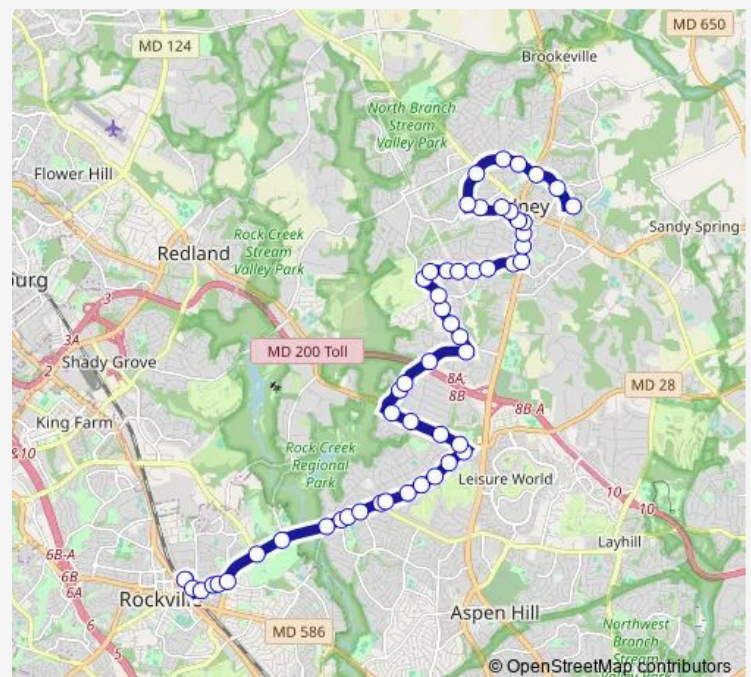

### Direction

Montgomery General Hospital & Prince Philip Dr —  
Rockville Station & BAY D - East

50 stops

[Open route schedule](#)

Montgomery General Hospital & Prince Philip Dr

Prince Philip DR & Spartan Rd

Morningwood DR & Headwaters Dr

Morningwood DR & Sunset Lake Ct

Morningwood DR & Bantry Way

Georgia AVE & Morningwood Dr

Georgia AVE & Queen Mary Dr

Georgia AVE & King William Dr

Hines RD & Georgia Ave

Hines RD & Monitor Dr

### Route schedule

Montgomery General Hospital & Prince Philip Dr —  
Rockville Station & BAY D - East

Monday 05:30-08:50

Tuesday 05:30-08:50

Wednesday 05:30-08:50

Thursday 05:30-08:50

Friday 05:30-08:50

Saturday —

### Route info

Direction: Montgomery General Hospital & Prince Philip Dr

Stops: 50

Trip Duration: 0 hour 40 min

52 — 52-Olney-Medstar Mont.Med-Rockv.

Hines RD & Sandy Knoll Dr

Cashell RD & Cherry Valley Dr

Cashell RD & Continental Dr