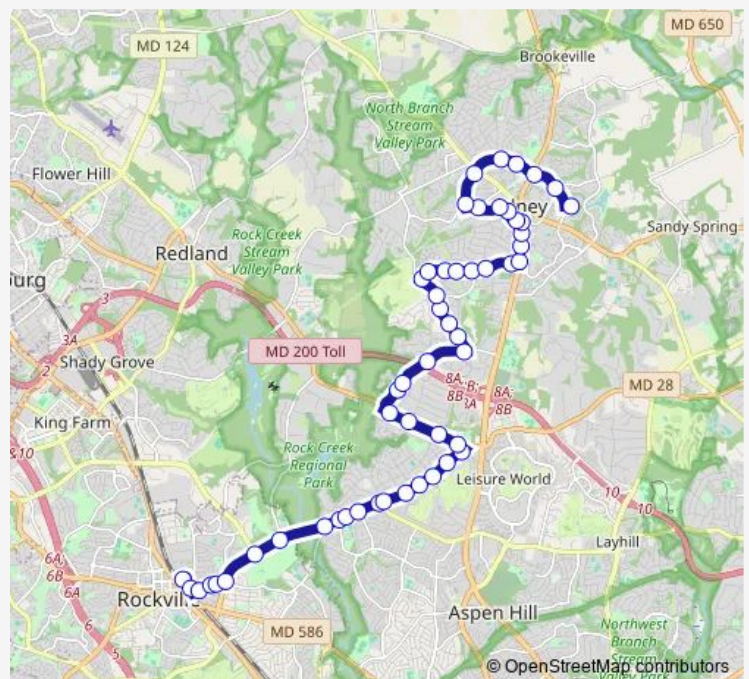

Morningwood DR & Sunset Lake Ct

Morningwood DR & Bantry Way

Georgia AVE & Morningwood Dr

Georgia AVE & Queen Mary Dr

Georgia AVE & King William Dr

Hines RD & Georgia Ave

Hines RD & Monitor Dr

Hines RD & Lafayette Dr

Hines RD & Wellfleet Dr

Hines RD & Evangaline Ln

Hines RD & Macduff Ave

Hines RD & Macduff Ave

Route schedule

Montgomery General Hospital & Prince Philip Dr —
Rockville Station & BAY D - East

Monday 05:30-08:50

Tuesday 05:30-08:50

Wednesday 05:30-08:50

Thursday 05:30-08:50

Friday 05:30-08:50

Saturday —

Sunday —

Route info

Direction: Montgomery General Hospital & Prince Philip Dr

Stops: 50

Trip Duration: 0 hour 36 min

52 — 52-Olney-Medstar Mont.Med-Rockv.

Hines RD & Sandy Knoll Dr

Cashell RD & Cherry Valley Dr

Cashell RD & Continental Dr

Cashell RD & Macduff Ave

Cashell RD & Chippendale Ct