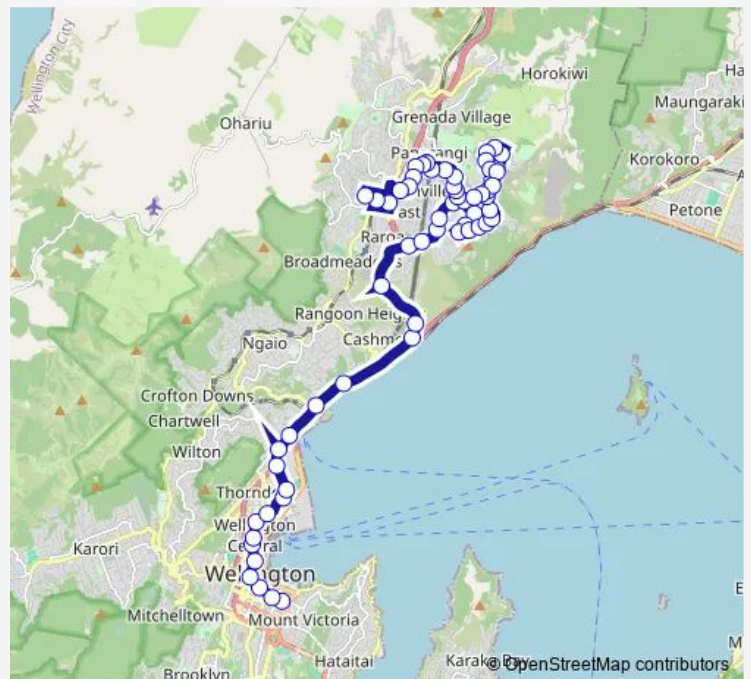

Bus 52 Johnsonville - Newlands - Wellington

[Go to website](#)

Direction

Courtenay Place - Stop A — St Brigid's School - Phillip Street (school stop)

61 stops

[Open route schedule](#)

- Courtenay Place - Stop A
- Courtenay Place at St James Theatre
- Manners Street at Cuba Street - Stop A
- Manners Street at Willis Street
- Willis Street at Grand Arcade
- Lambton Quay at Cable Car Lane
- Lambton Central - Stop A
- Lambton Quay North - Stop B
- Wellington Station - Stop E
- Thorndon Quay - Capital Gateway (opposite)
- Thorndon Quay (near 145)
- Thorndon Quay at Motorway (near 243 - Northbound)
- Hutt Road at Sar Street
- Hutt Road at Aotea Quay
- Kaiwharawhara - Fore Street
- Hutt Road at Rangiora Avenue
- Ngauranga - Hutt Road (opposite motorway)
- Ngauranga Commercial Centre
- Ngauranga Gorge (Kiwi Point)
- Newlands Road (opposite 44)
- Newlands Road (opposite 72)

Route schedule

Courtenay Place - Stop A — St Brigid's School - Phillip Street (school stop)

Monday	07:00-23:30
Tuesday	07:00-23:30
Wednesday	07:00-23:00
Thursday	07:00-23:00
Friday	07:00-23:30
Saturday	07:35-23:30
Sunday	08:30-22:30

Route info

Direction: Courtenay Place - Stop A

Stops: 61

Trip Duration: 0 hour 54 min

52 — Johnsonville - Newlands - Wellington

Newlands Road at Black Rock Road

Newlands Road at Stella Grove (near 143)

Newlands Road opposite Pukehuia Park

Kenmore Street (near 106)

Kenmore Street (near 72)

Link Road (near 29)

Glanmire Road at Turville Crescent (near 85)

Kenmore Street (near 5)

Kenmore Street at Barclay Street (near 35)

Somes Crescent at Dress Circle