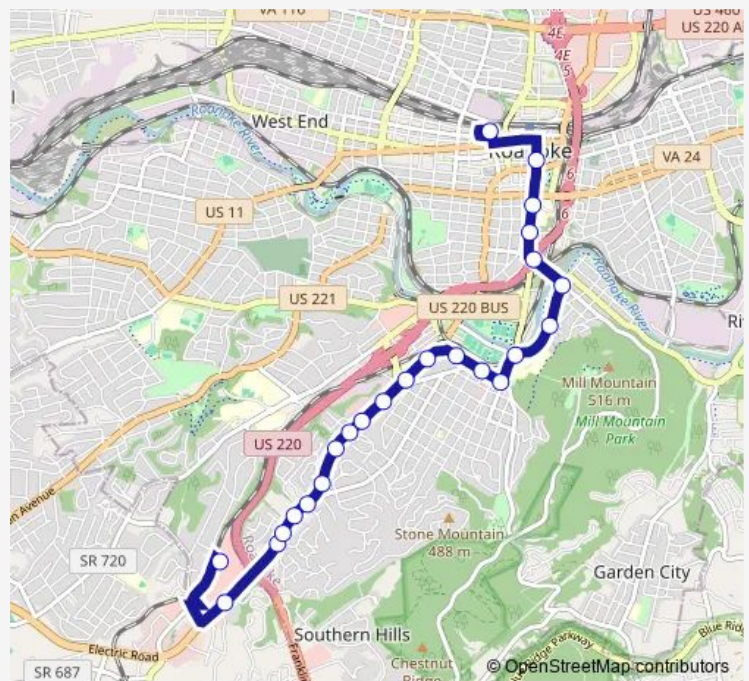

Bellevue NB at Linden

Bellevue NB at Walnut

Walnut WB at Jefferson

Route schedule

Tanglewood Mall (Barnes and Noble) — 3rd St Station Slip Q

Monday 05:45-19:45

Tuesday 05:45-19:45

Wednesday 05:45-19:45

Thursday 05:45-19:45

Friday 05:45-19:45

Saturday 05:45-19:45

Sunday —

Route info

Direction: Tanglewood Mall (Barnes and Noble)

Stops: 24

Trip Duration: 0 hour 30 min

52 — 52 - Tanglewood Mall to 3rd St Station

Jefferson NB at Albemarle

Jefferson NB at Reid

Jefferson & Luck

3rd St Station Slip Q

52 Bus time schedules and route maps are available in an offline PDF at busmaps.com. Use the busmaps.com website to see live bus times, train schedule or subway schedule, and step-by-step directions for all public transit in Roanoke