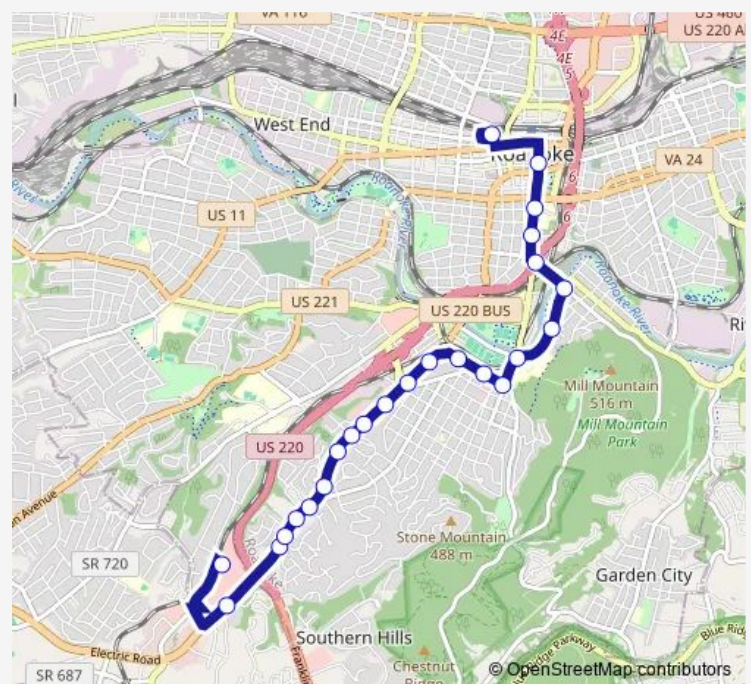

Bellevue NB at Linden

Bellevue NB at Walnut

Walnut WB at Jefferson

Route schedule

Tanglewood Mall (Barnes and Noble) — 3rd St Station Slip Q

Monday 05:45-19:45

Tuesday 05:45-19:45

Wednesday 05:45-19:45

Thursday 05:45-19:45

Friday 05:45-19:45

Saturday 05:45-19:45

Sunday —

Route info

Direction: Tanglewood Mall (Barnes and Noble)

Stops: 24

Trip Duration: 0 hour 30 min

52 — 52 - Tanglewood Mall to 3rd St Station

Jefferson NB at Albemarle

Radford University Carillon

Jefferson & Luck

3rd St Station Slip Q

52 Bus time schedules and route maps are available in an offline PDF at busmaps.com. Use the busmaps.com website to see live bus times, train schedule or subway schedule, and step-by-step directions for all public transit in Roanoke