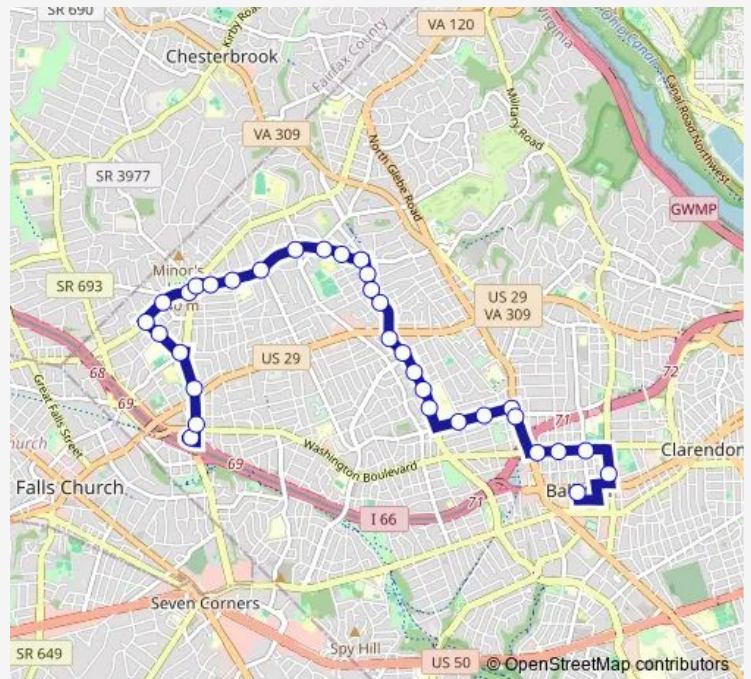

Williamsburg Blvd EB @ N Sycamore ST Ns

Williamsburg Blvd NB @ Little Falls RD Ns

Little Falls RD EB @ Williamsburg Blvd Mb

Little Falls RD EB @ N Ohio ST Fs

Little Falls RD EB @ N Lexington ST Ns

Yorktown Blvd EB @ N Harrison ST Ns

Yorktown Blvd EB @ N Greenbrier ST Fs

Yorktown Blvd EB @ 30th ST N Fs

Yorktown Blvd EB @ N Edison ST Fs

N George Mason DR SB @ 27th ST N Ns

N George Mason DR SB @ 26th RD N Ns

N George Mason DR SB @ 25th RD N Ns

N George Mason DR SB @ Langston Blvd Fs

N George Mason DR SB @ Patrick Henry DR Ns

Route schedule

N Sycamore ST AT East Falls Church Station BAY A — N Stuart ST NB AT Ballston Station BAY C

Monday	05:51-21:00
Tuesday	05:51-21:00
Wednesday	05:51-21:00
Thursday	05:51-21:00
Friday	05:51-21:00
Saturday	—
Sunday	—

Route info

Direction: N Sycamore ST AT East Falls Church Station BAY A

Stops: 33

Trip Duration: 0 hour 29 min

52 — Ballston-VA Hosp-E Flls Chrch

N George Mason DR SB @ 20th ST N Fs

N George Mason DR SB @ 19th ST N Fs