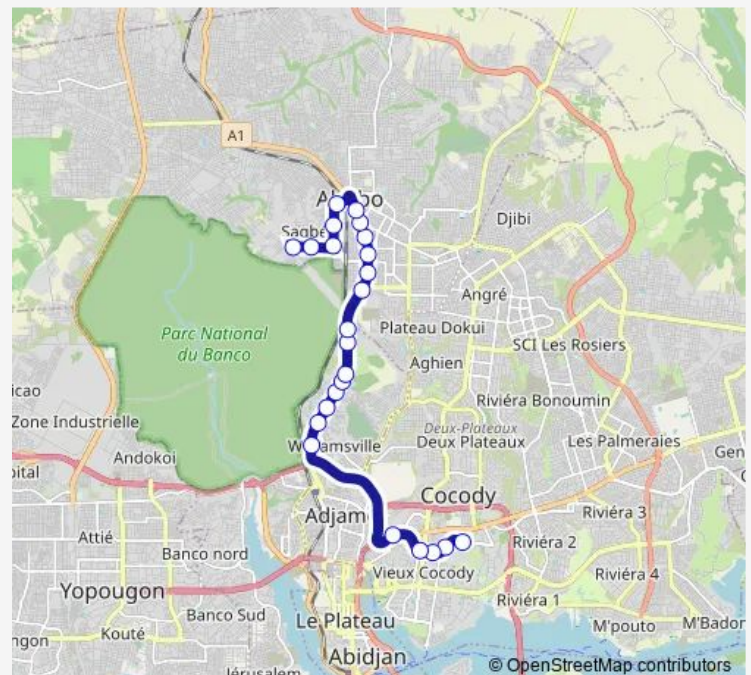

Bus 52 Abobo Sagbé ↔ Campus Cocody

[Go to website](#)

Direction

Terminus Sagbé — Gare Campus

23 stops

[Open route schedule](#)

Terminus Sagbé

Pharmacie St Antoine

Cité Cnps

Arrêt Cirt

Istc

Route schedule

Terminus Sagbé — Gare Campus

Monday 06:00

Tuesday 06:00

Wednesday 06:00

Thursday 06:00

Friday 06:00

Saturday 06:00

Sunday 06:00

Route info

Direction: Terminus Sagbé

Stops: 23

Trip Duration: 0 hour 45 min

■ 52 — Abobo Sagbé ↔ Campus Cocody

BusMaps

Insaac

Gare Campus

Direction

Gare Campus — Terminus Sagbé

24 stops

[Open route schedule](#)