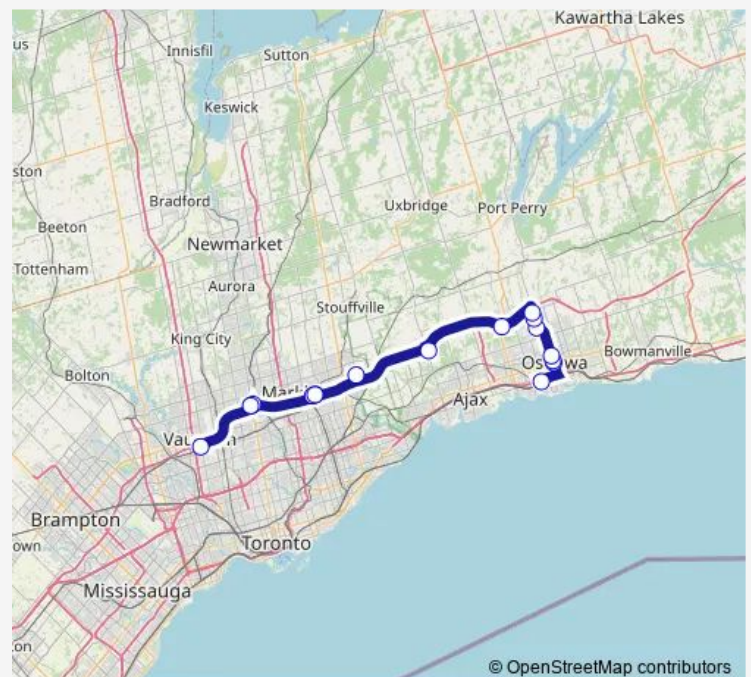

Durham College Campus/Ontario Tech University

Simcoe St. @ Britannia Ave.

Simcoe St. N. @ Windfields Farm Dr.

Baldwin St. @ Hwy. 407 Park & Ride

Brock Rd. @ Hwy. 407 Park & Ride

Cornell Bus Terminal

Ymca Blvd. @ Kennedy Rd.

### Route schedule

Durham College Oshawa Go — Hwy 407 Bus Terminal

Monday 06:45-07:20

Tuesday 06:45-07:20

Wednesday 06:45-07:20

Thursday 06:45-07:20

Friday 06:45-07:20

Saturday 06:35-21:30

### Route info

Direction: Durham College Oshawa Go

Stops: 17

Trip Duration: 1 hour 40 min

© OpenStreetMap contributors

52 — Oshawa / Hwy 407 Terminal

BusMaps

## Direction

Hwy 407 Bus Terminal — Durham College Oshawa Go

16 stops

[Open route schedule](#)

Hwy 407 Bus Terminal

Yonge St. @ Hwy. 407

Richmond Hill Centre

Yonge St. @ Garden Ave.