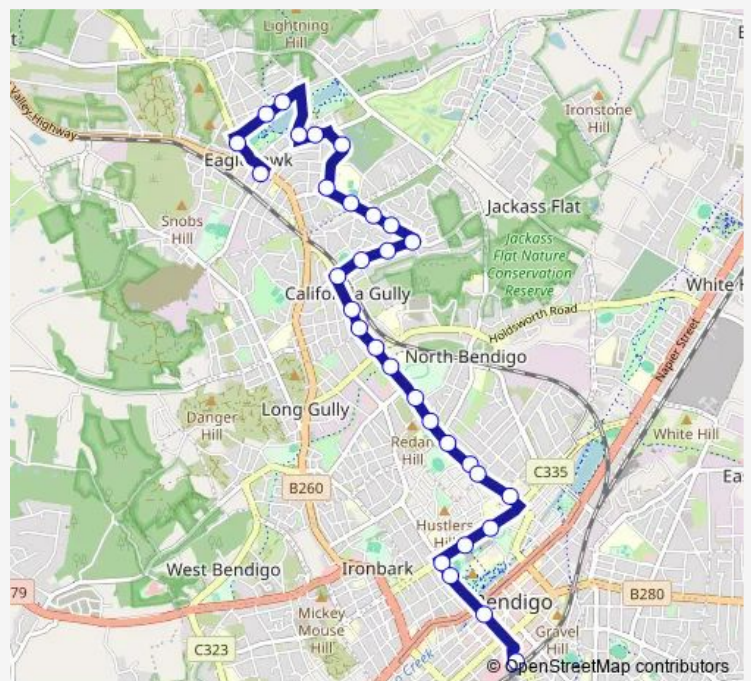

Bus 52 Eaglehawk - Bendigo Station Via Arnold St

[Go to website](#)

Direction

Eaglehawk Rd/Victoria St (Eaglehawk) — Bendigo Station/Railway Pl (Bendigo)

31 stops

[Open route schedule](#)

- Eaglehawk Rd/Victoria St (Eaglehawk)
- Darling St/Sailors Gully Rd (Eaglehawk)
- Eaglehawk Bowling Club/Simpsons Rd (Eaglehawk)
- Lake Neangar/Simpsons Rd (Eaglehawk)
- Victoria St/Butts Rd (Eaglehawk)
- Magazine St/Victoria St (Eaglehawk)
- Eaglehawk Cemetery/Grenfell Ave (Eaglehawk)
- Eaglehawk Sec Col/Reserve St (Eaglehawk)
- Jobs Gully Rd/Bright St (Eaglehawk)
- Oswald St/Bright St (California Gully)
- Margaret Ct/Bright St (California Gully)
- Bright St/Nelson St (California Gully)
- Mathrick St/Nelson St (California Gully)
- Green St/Nelson St (California Gully)
- Sandhurst Rd/Nelson St (California Gully)
- Dowding St/Sandhurst Rd (California Gully)
- Mcgowan St/Sandhurst Rd (North Bendigo)
- Holdsworth Rd/Sandhurst Rd (North Bendigo)
- Lightning Reef PS/Holmes Rd (North Bendigo)
- Bendigo Showgrounds/Holmes Rd (North Bendigo)
- Ingleton St/Holmes Rd (North Bendigo)

Route schedule

Eaglehawk Rd/Victoria St (Eaglehawk) — Bendigo Station/Railway Pl (Bendigo)

Monday	05:25-20:01
Tuesday	05:25-20:01
Wednesday	05:25-20:01
Thursday	05:25-20:01
Friday	05:25-20:01
Saturday	06:46-19:42
Sunday	07:15-18:42

Route info

Direction: Eaglehawk Rd/Victoria St (Eaglehawk)

Stops: 31

Trip Duration: 0 hour 30 min

52 — Eaglehawk - Bendigo Station Via Arnold St

Orwin St/Arnold St (North Bendigo)

Bannister St/Arnold St (North Bendigo)

Mitchell St Central - Bay A/Mitchell St (Bendigo)

Bendigo Station/Railway Pl (Bendigo)

Direction

Bendigo Station/Railway Pl (Bendigo) — Eaglehawk Rd/Victoria St (Eaglehawk)

32 stops

[Open route schedule](#)