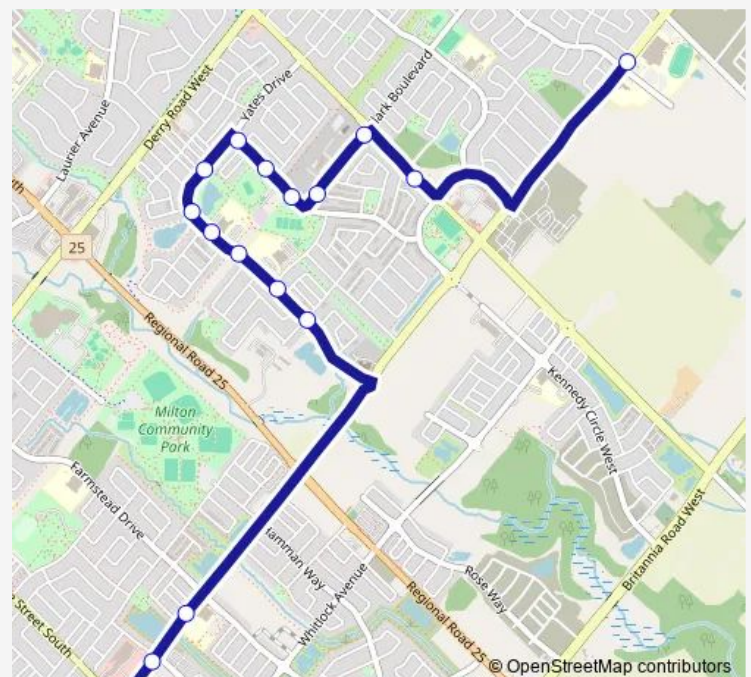

### Route info

Direction: Louis St Laurent at Bronte

Stops: 16

Trip Duration: 0 hour 16 min

**Direction**

Milton GO Station — Louis St Laurent at Bronte

51 stops

[Open route schedule](#)

Louis St Laurent at Kennedy Circle

Louis St Laurent at Vickerman

Louis St Laurent at Regional Road 25

Louis St Laurent at Farmstead

Milton Marketplaces Sobeys

Louis St Laurent at Bronte

**Direction**

Ferguson at Armstrong — Milton GO Station