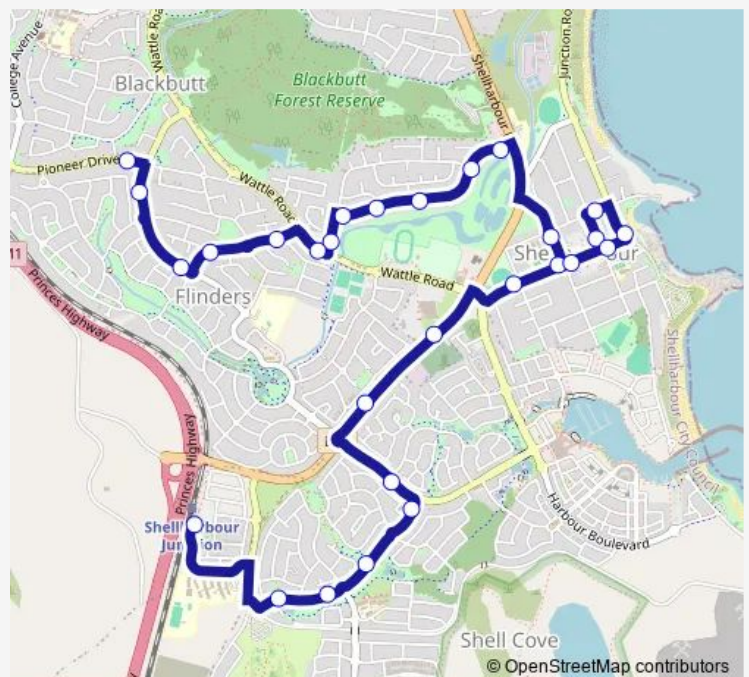

Route schedule

Shellharbour Junction Station, Piper Dr, Stand B — Pioneer Dr After Brunderee Rd

Monday	15:32-20:10
Tuesday	15:32-20:10
Wednesday	15:32-20:10
Thursday	15:32-20:10
Friday	15:32-20:10
Saturday	—
Sunday	—

Route info

Direction: Shellharbour Junction Station, Piper Dr, Stand B

Stops: 28

Trip Duration: 0 hour 18 min

52 — Shellharbour Junction to Flinders

Parklands Dr Opp Kingdom Hall

Wattle Rd Opp Kingdom Hall

Baragoot Rd At Tabourie Cl

Baragoot Rd Opp Colville St

Brunderee Rd After Baragoot Rd

Brunderee Rd After Fischer St

Pioneer Dr After Brunderee Rd

Direction

Pioneer Dr Before Brunderee Rd — Shellharbour Junction Station, Piper Dr, Stand A

Monday 05:03-07:42

Tuesday 05:03-07:42

Wednesday 05:03-07:42

Thursday 05:03-07:42

Friday 05:03-07:42

Saturday —

Sunday —

Route info