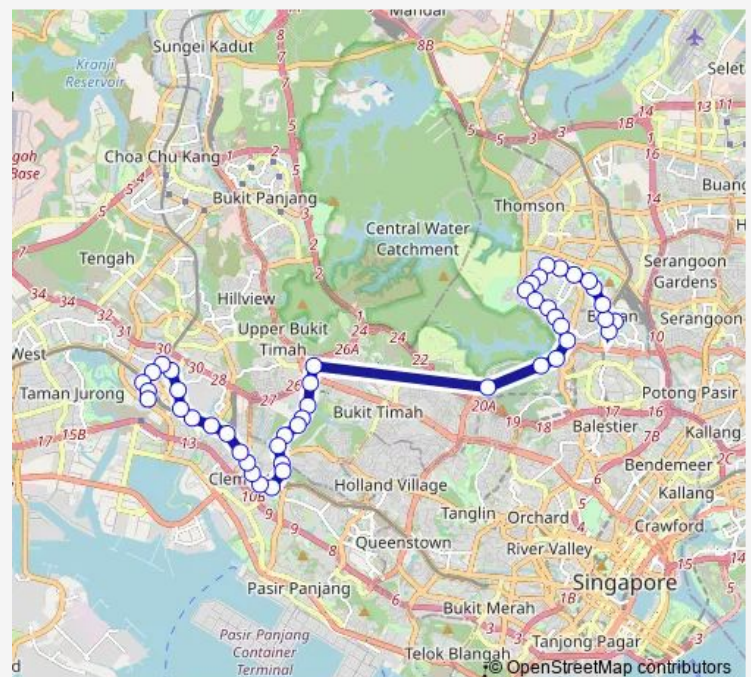

### Route schedule

Bishan Int — Jurong East Int

Monday 05:45

Tuesday 05:45

Wednesday 05:45

Thursday 05:45

Friday 05:45

Saturday 05:45

### Route info

Direction: Bishan Int

Stops: 45

Trip Duration: 1 hour 42 min

Aft Bt Timah Rd

Opp Ngee Ann Poly

Opp SIM Hq

Opp Maju Camp

## Route info

Direction: Jurong East Int

Stops: 44

Trip Duration: 1 hour 41 min

AFT Kheam Hock Rd

Opp Andrew Rd

Macritchie Reservoir

ST. Theresa'S Hme