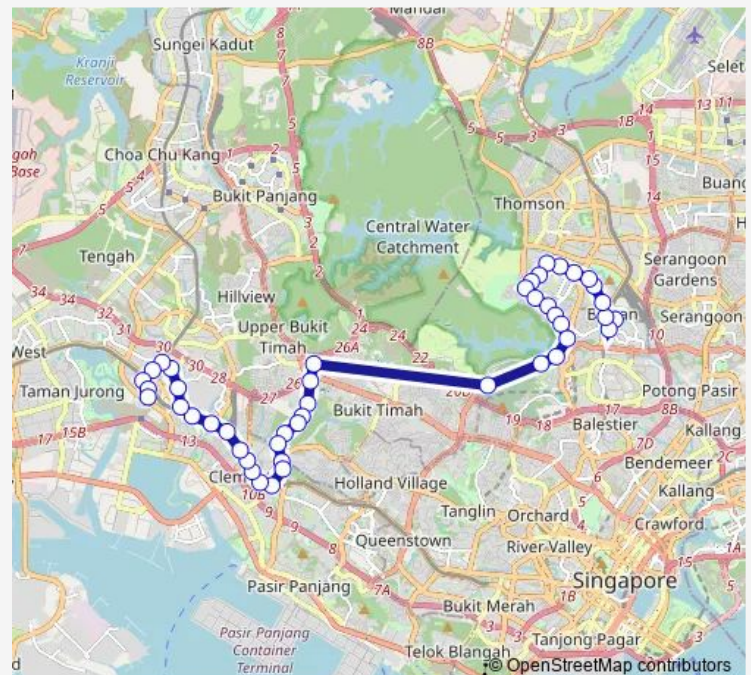

### Route schedule

Bishan Int — Jurong East Int

Monday 05:45

Tuesday 05:45

Wednesday 05:45

Thursday 05:45

Friday 05:45

Saturday 05:45

### Route info

Direction: Bishan Int

Stops: 45

Trip Duration: 1 hour 42 min

Aft Bt Timah Rd

Opp Ngee Ann Poly

Opp SIM Hq

Opp Maju Camp

## Route info

Direction: Jurong East Int

Stops: 44

Trip Duration: 1 hour 41 min

AFT Kheam Hock Rd

Opp Andrew Rd

Macritchie Reservoir

ST. Theresa'S Hme