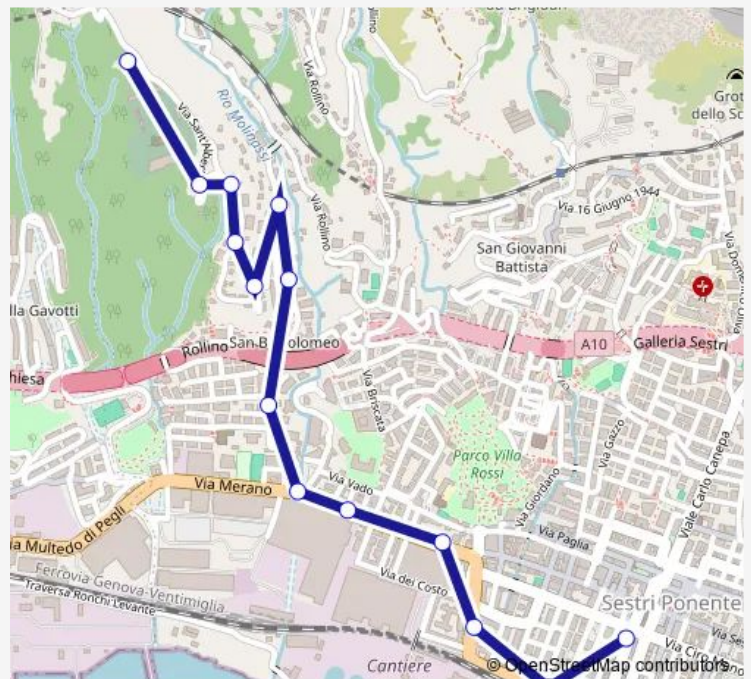

### Route info

Direction: Sant'Alberto/Cimitero Sestri

Stops: 14

Trip Duration: 0 hour 11 min

■ 52 — V. Biancheri (Sestri) - Via S.Alberto (Cim Sestri)

BusMaps

## Route info

Direction: Sant'Alberto/Cimitero Sestri

Stops: 14

Trip Duration: 0 hour 11 min

**Direction**

Biancheri/Capolinea — Sant'Alberto/Cimitero Sestri

14 stops

[Open route schedule](#)

## Route schedule

Biancheri/Capolinea — Sant'Alberto/Cimitero Sestri

Monday 05:54-22:20

Tuesday 05:54-22:20

Wednesday 05:54-22:20

Thursday 05:54-22:20

Friday 05:54-22:20

Saturday 05:54-22:20

## Route info

Direction: Biancheri/Capolinea

Stops: 14

Trip Duration: 0 hour 13 min

52 Bus time schedules and route maps are available in an offline PDF at [busmaps.com](https://busmaps.com). Use the [busmaps.com](https://busmaps.com) website to see live bus times, train schedule or subway schedule, and step-by-step directions for all public transit in Genoa