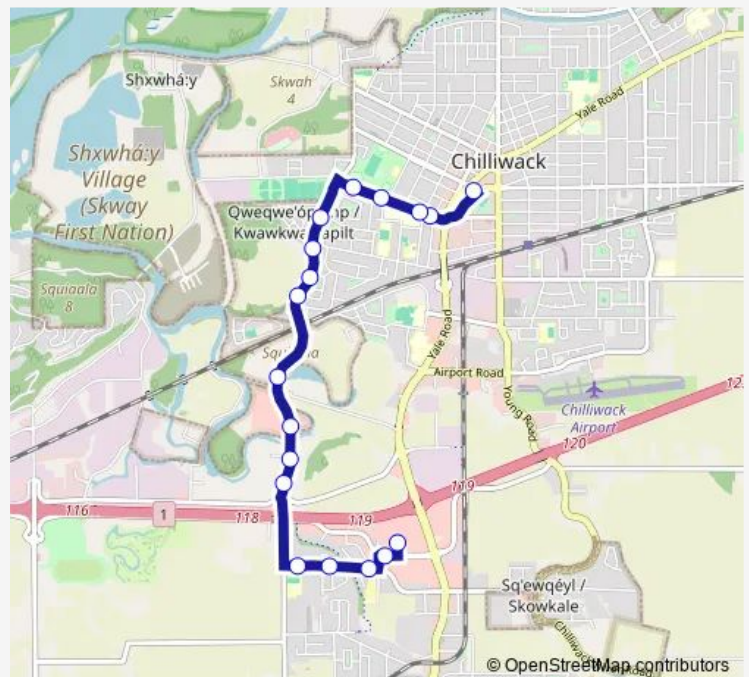

Ashwell Rd at Bernard Ave

Ashwell Rd at Westview Ave

Hodgins Ave at Ashwell Rd

Hodgins Ave at Newman Rd

Hodgins Ave at Edward St

Mary St at Ontario Ave

Spadina Ave at Mary St

Downtown Chilliwack Bay C

Route schedule

Cottonwood Mall — Downtown Chilliwack Bay C

Monday 06:05-21:00

Tuesday 06:05-21:00

Wednesday 06:05-21:00

Thursday 06:05-21:00

Friday 06:05-21:00

Saturday 08:00-22:10

Sunday 08:00

Route info

Direction: Cottonwood Mall

Stops: 18

Trip Duration: 0 hour 15 min

52 — Evans

Direction

Cottonwood Mall — Downtown Chilliwack Bay B

Trip Duration: 0 hour 17 min

Direction

Downtown Chilliwack Bay A — Cottonwood Mall

18 stops

[Open route schedule](#)

Downtown Chilliwack Bay A

Hodgins Ave at School St

Hodgins Ave at Mary St