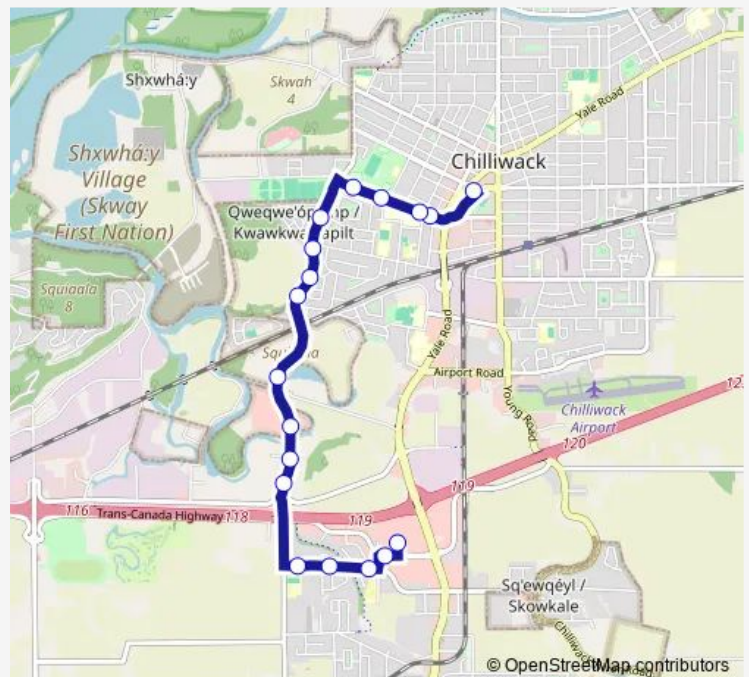

Monday 06:05-21:00

Tuesday 06:05-21:00

Wednesday 06:05-21:00

Thursday 06:05-21:00

Friday 06:05-21:00

Saturday 08:00-22:10

Sunday 08:00

Route info

Direction: Cottonwood Mall

Stops: 18

Trip Duration: 0 hour 12 min

Direction

Cottonwood Mall — Downtown Chilliwack Bay B

18 stops

[Open route schedule](#)

Cottonwood Mall

Saturday 09:00-19:00

Sunday 09:00-19:00

Route info

Direction: Cottonwood Mall

Stops: 18

Trip Duration: 0 hour 15 min

Direction

Downtown Chilliwack Bay A — Cottonwood Mall

Wednesday 06:50-23:45

Thursday 06:50-23:45

Friday 06:50-23:45

Saturday 07:30-23:45

Sunday 08:30-19:30

Route info

Direction: Downtown Chilliwack Bay A

Stops: 18