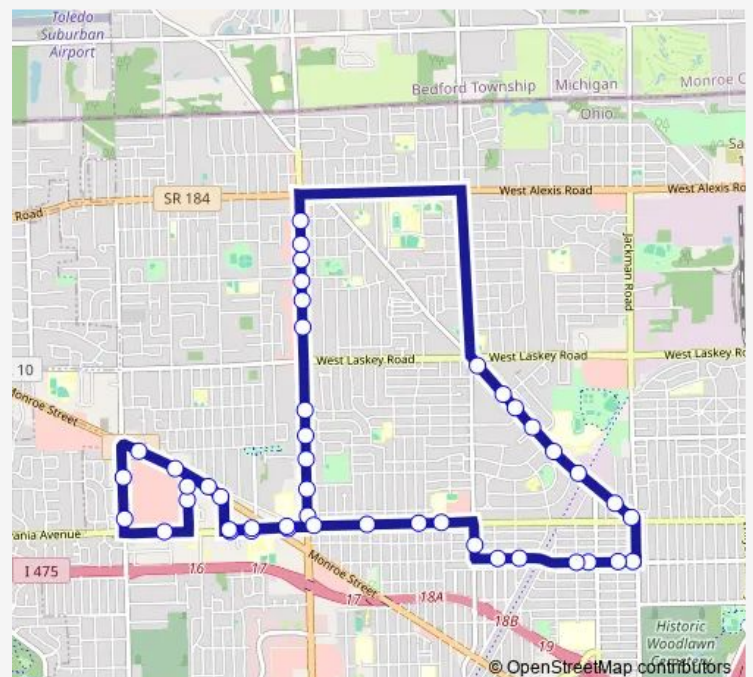

Secor & Shawnee Se

Secor & Wichita Se

Secor & Cherokee Se

Route schedule

Franklin Park — FPM Layover

Monday 06:30-21:30

Tuesday 06:30-21:30

Wednesday 06:30-21:30

Thursday 06:30-21:30

Friday 06:30-21:30

Saturday 08:30-20:30

Sunday 08:30-19:30

Route info

Direction: Franklin Park

Stops: 45

Trip Duration: 0 hour 40 min

52 — Detour Franklin Park Mall via Tremainsville

Tremainsville & Laskey Sw

Tremainsville & Mellwood Sw

Tremainsville & Oak Grove Sw

Tremainsville & Mellwood Court Sw

Tremainsville & Coolidge Sw

Tremainsville & Eastbrook Sw