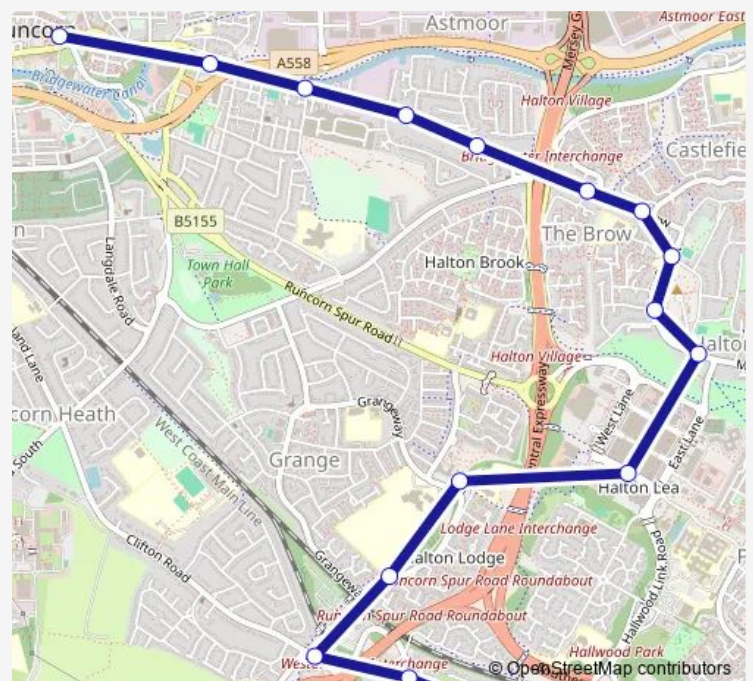

Monday 09:30-17:20

Tuesday 09:30-17:20

Wednesday 09:30-17:20

Thursday 09:30-17:20

Friday 09:30-17:20

Saturday 09:30-17:20

Sunday —

Route info

Direction: Runcorn High Street- Stand B

Stops: 16

Trip Duration: 0 hour 21 min

52 — Runcorn High Street- Stand B - Runcorn High Street- Stand B

Direction

Runcorn High Street- Stand B — Beechwood

18 stops

[Open route schedule](#)

Runcorn High Street- Stand B

Picton Avenue

Iron Bridge

Halfway House

SEA LANE

The Calvers

Castlefields Avenue North (hail And Ride)

The Barge

Direction: Beechwood

Stops: 19

Trip Duration: 0 hour 24 min

Direction

Beechwood — Runcorn High Street- Stand B

21 stops

[Open route schedule](#)

Beechwood