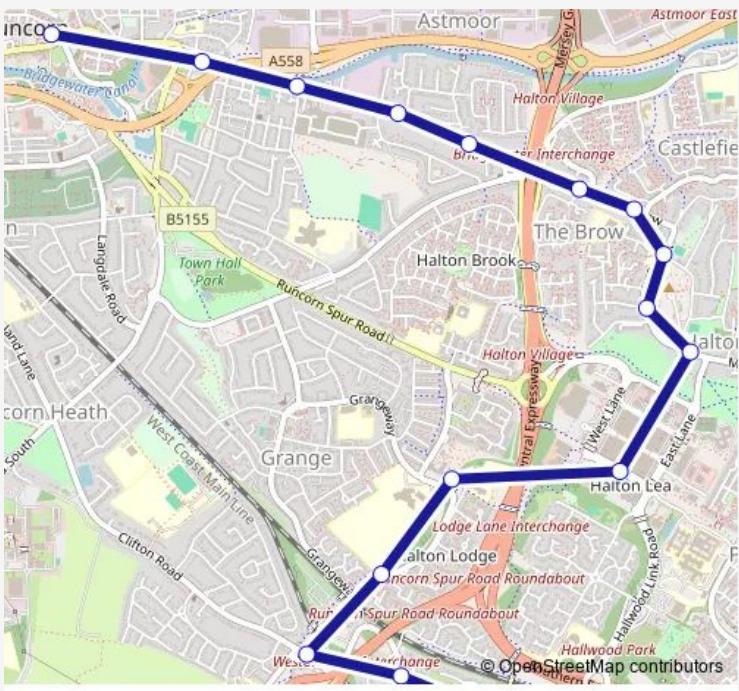

Bus 52 Runcorn High Street- Stand B - Runcorn High Street- Stand B

[Go to website](#)

Direction
 Runcorn High Street- Stand B — Beechwood
 16 stops
[Open route schedule](#)

- Runcorn High Street- Stand B
- Picton Avenue
- Iron Bridge
- Halfway House
- SEA LANE
- The Calvers
- The Brow
- Norton Arms
- Hollybank Road
- British Legion
- Halton Lea South
- Halton Lodge
- Handforth Lane
- Mormon Church
- Coniston Close
- Beechwood

Route schedule
 Runcorn High Street- Stand B — Beechwood

Monday	09:30-17:20
Tuesday	09:30-17:20
Wednesday	09:30-17:20
Thursday	09:30-17:20
Friday	09:30-17:20
Saturday	09:30-17:20
Sunday	—

Route info
 Direction: Runcorn High Street- Stand B
 Stops: 16
 Trip Duration: 0 hour 21 min

52 — Runcorn High Street- Stand B - Runcorn High Street- Stand B **BusMaps**

Direction

Runcorn High Street- Stand B — Beechwood

18 stops

[Open route schedule](#)

Runcorn High Street- Stand B

Picton Avenue

Iron Bridge

Thursday 10:44-16:34

Friday 10:44-16:34

Saturday 10:44-16:34

Sunday —

Route info

Direction: Beechwood

Stops: 19

Trip Duration: 0 hour 24 min