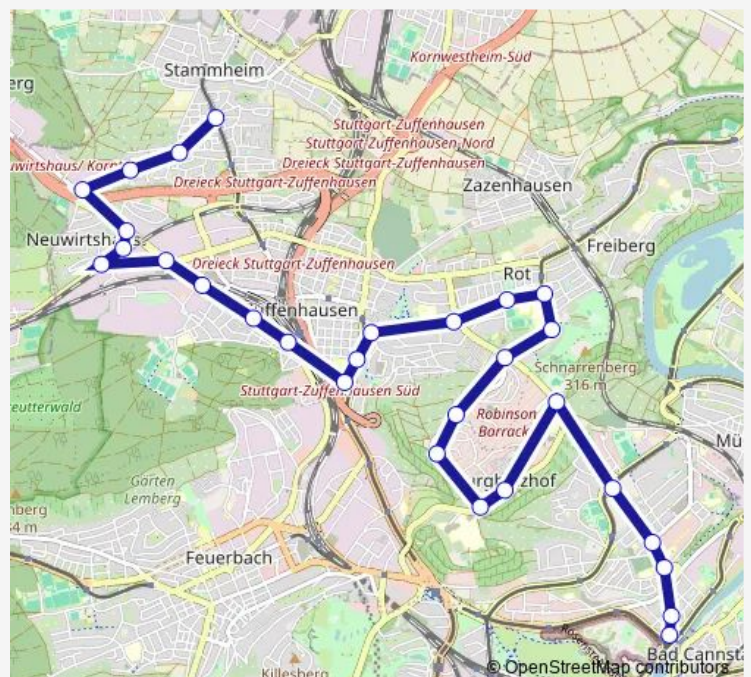

Direction

Korntaler Straße — Rosensteinbrücke

29 stops

[Open route schedule](#)

Korntaler Straße

Marco-Polo-Weg

Niebuhrweg

Neuwirtshauskreuzung

Hebsacker Straße

Route schedule

Korntaler Straße — Rosensteinbrücke

Monday	04:36-00:02 ⁺¹
Tuesday	04:36-00:02 ⁺¹
Wednesday	04:36-00:02 ⁺¹
Thursday	04:36-00:02 ⁺¹
Friday	04:36-00:02 ⁺¹
Saturday	04:36-00:02 ⁺¹
Sunday	07:38-00:02 ⁺¹

Route info

Direction: Korntaler Straße

Stops: 29

Trip Duration: 0 hour 36 min

Yitzhak-Rabin-Straße

Burgholzhof

Schnarrenberg

Hallschlag

Am Römerkastell

Altenburg

Martinskirche

Rosensteinbrücke

Direction

Rosensteinbrücke — Korntaler Straße

28 stops

[Open route schedule](#)