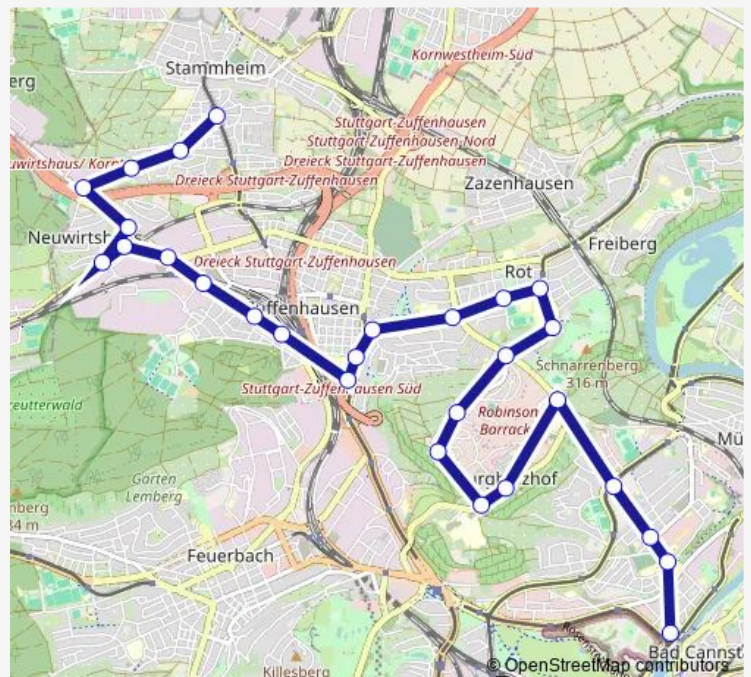

### Direction

Korntaler Straße — Rosensteinbrücke

29 stops

[Open route schedule](#)

Korntaler Straße

Marco-Polo-Weg

Niebuhrweg

Neuwirtshauskreuzung

### Route schedule

Korntaler Straße — Rosensteinbrücke

Monday	04:36-00:02 <sup>+1</sup>
Tuesday	04:36-00:02 <sup>+1</sup>
Wednesday	04:36-00:02 <sup>+1</sup>
Thursday	04:36-00:02 <sup>+1</sup>
Friday	04:36-00:02 <sup>+1</sup>
Saturday	04:36-00:02 <sup>+1</sup>
Sunday	07:38-00:02 <sup>+1</sup>

### Route info

Direction: Korntaler Straße

Stops: 29

Trip Duration: 0 hour 36 min

Yitzhak-Rabin-Straße

Burgholzhof

Schnarrenberg

Hallschlag

Am Römerkastell

Altenburg

Martinskirche

Rosensteinbrücke