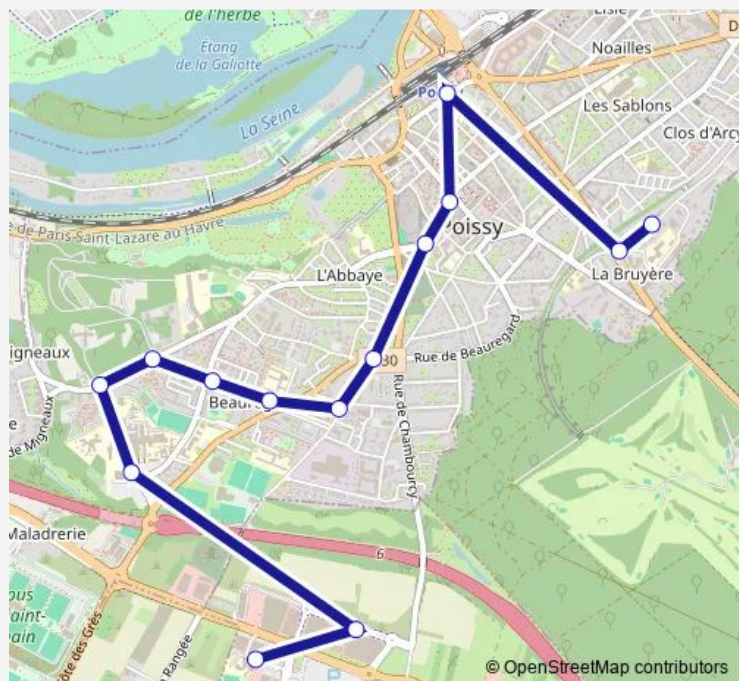

Direction

Collège André Derain — La Bruyère

17 stops

[Open route schedule](#)

Collège André Derain

Renaissance

Hôpital

Champ Gaillard

Tuesday 04:30-23:29

Wednesday 04:30-23:29

Thursday 04:30-23:29

Friday 04:30-23:29

Saturday 05:30-23:25

Sunday 06:45-20:55

Route info

Direction: Collège André Derain

Stops: 17

Trip Duration: 0 hour 31 min

Direction

Lycée Le Corbusier — Maryse Bastié

8 stops

[Open route schedule](#)

Lycée Le Corbusier

Notre-Dame

Rond-Point de l'île

Route schedule

Notre-Dame — Rond-Point de l'île

Monday	—
Tuesday	—
Wednesday	12:40-17:00
Thursday	17:00
Friday	17:00
Saturday	—
Sunday	—

Route info

Direction: Notre-Dame

Stops: 8

Trip Duration: 0 hour 28 min