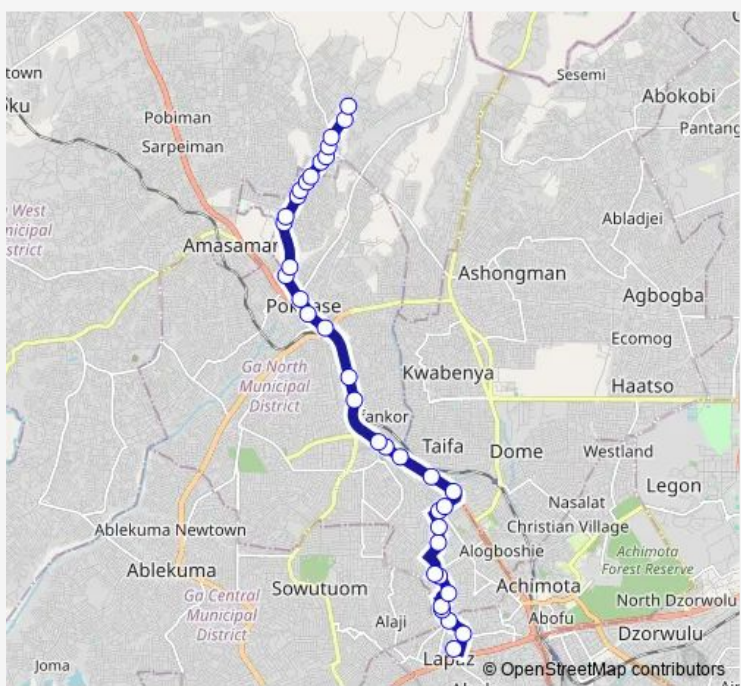

Bus 52 Mayera ↔ Abeka Lapaz

[Go to website](#)

Direction
 Abeka Lapaz — Mayera/Adusa
 36 stops
[Open route schedule](#)

- Abeka Lapaz
- Container
- High Tension
- Fishpond
- St. Anthony School
- Family Life
- Mile 7 T-Junction
- T-Junction
- Roman
- Vulcanizer
- Tantra Reservoir
- Champion
- Tantra Hills
- Taifa Junction
- Spot M
- Income Tax
- Ofankor Barrier
- John Teye
- Agya Herbal
- ACP Junction
- Pokuase Junction

Route schedule
 Abeka Lapaz — Mayera/Adusa

Monday	06:00
Tuesday	06:00
Wednesday	06:00
Thursday	06:00
Friday	06:00
Saturday	06:00
Sunday	06:00

Route info
 Direction: Abeka Lapaz
 Stops: 36
 Trip Duration: 1 hour 5 min

52 — Mayera ↔ Abeka Lapaz **BusMaps**

Pokuase Old Station

Pokuase Agric

Quarters Junction

Thank You Jesus

Afiaman Pamprom

White House

Alosa

Tuesday 06:00

Wednesday 06:00

Thursday 06:00

Friday 06:00

Saturday 06:00

Sunday 06:00

Route info

Direction: Mayera/Adusa