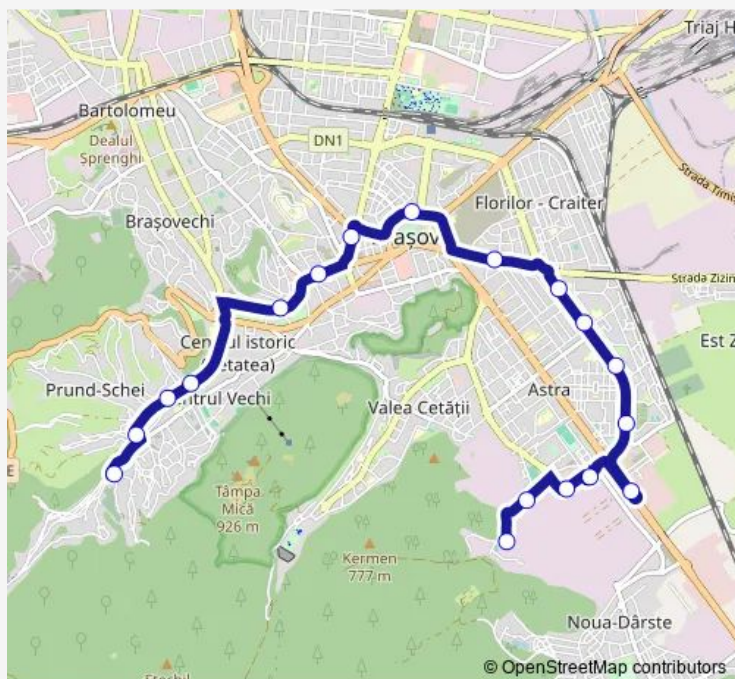

Direction

Tocile — Panselor

17 stops

[Open route schedule](#)

- Tocile
- Piaa Unirii
- Liceul aguna
- Bălcescu
- Star
- Patria
- Hidro A
- Toamnei
- Traian
- Gemenii
- Complexul Mare
- Neptun
- Cometei
- Saturn
- Poienelor
- Parc Industrial Metrom
- Panselor

Route schedule

Tocile — Panselor

Monday	05:48-19:23
Tuesday	05:48-19:23
Wednesday	05:48-19:23
Thursday	05:48-19:23
Friday	05:48-19:23
Saturday	—
Sunday	—

Route info

Direction: Tocile

Stops: 17

Trip Duration: 0 hour 26 min