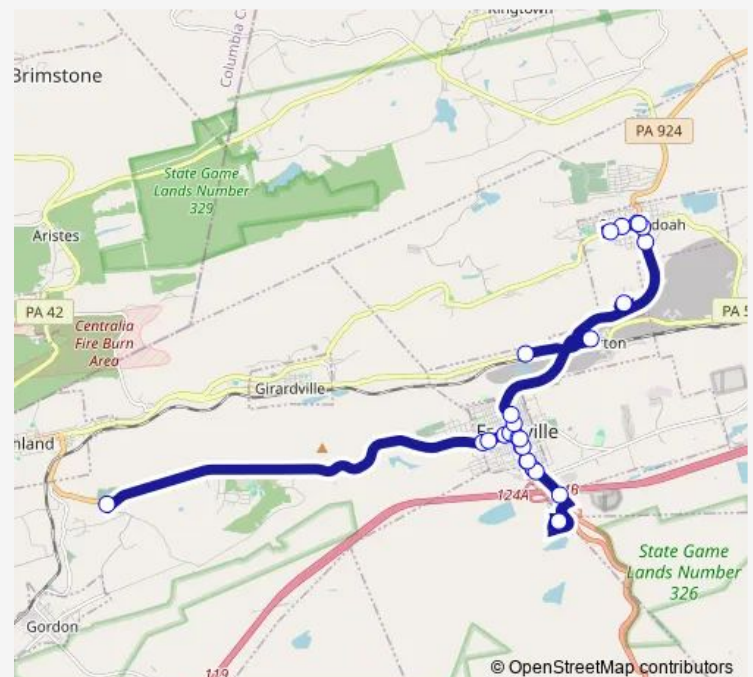

### Route schedule

Walmart St. Clair — Broad Sr61 Before Fountain

Monday 10:50

Tuesday 10:50

Wednesday 10:50

Thursday 10:50

Friday 10:50

Saturday —

### Route info

Direction: Walmart St. Clair

Stops: 39

Trip Duration: 0 hour 29 min

52 — Ashland

Center @ 7th

Center @ 9th

Center @ 11th