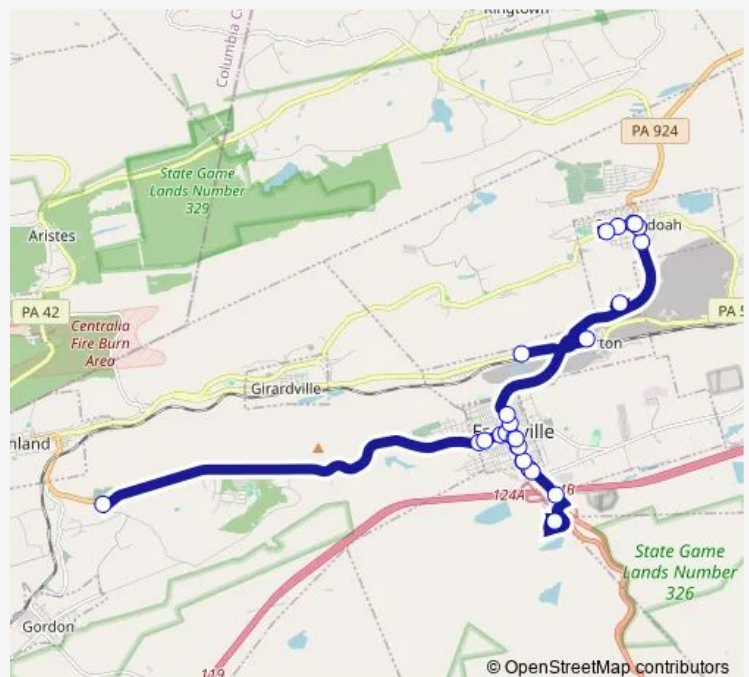

### Route schedule

Walmart St. Clair — Broad Sr61 Before Fountain

Monday 10:50

Tuesday 10:50

Wednesday 10:50

Thursday 10:50

Friday 10:50

Saturday —

### Route info

Direction: Walmart St. Clair

Stops: 39

Trip Duration: 0 hour 29 min

52 — Ashland

Center @ 7th

Center @ 9th

Center @ 11th