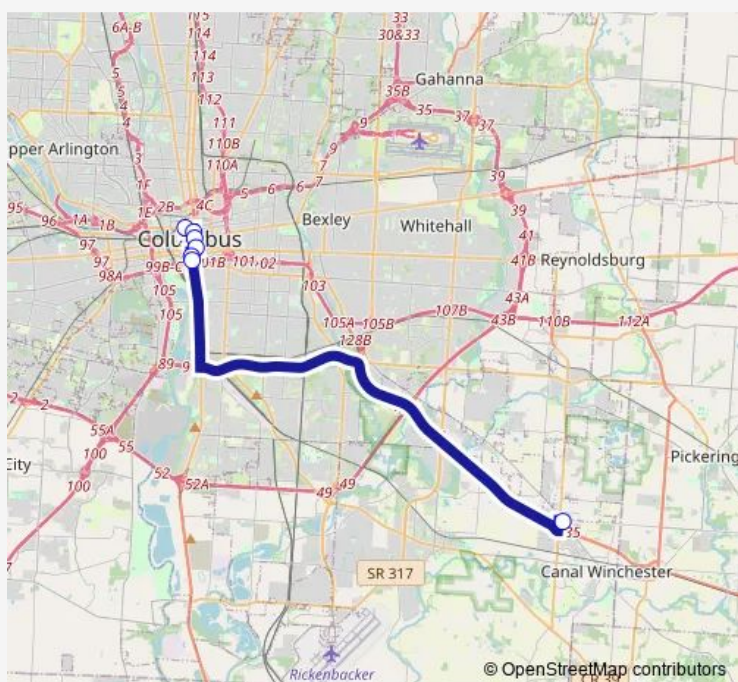

E Main ST & S High St

S 4TH ST & E Town St

S 4TH ST & E Capital St

N 4TH ST & E GAY St

E Spring ST & N 4TH St

Spring ST Terminal BAY 5

Route schedule

Canal Winchester Park & Ride — Spring ST Terminal BAY 5

Monday	06:42-07:08
Tuesday	06:42-07:08
Wednesday	06:42-07:08
Thursday	06:42-07:08
Friday	06:42-07:08
Saturday	—
Sunday	—

Route info

Direction: Canal Winchester Park & Ride

Stops: 8

Trip Duration: 0 hour 33 min

52 — Canal Winchester

Direction

Spring ST Terminal BAY 5 — Canal Winchester Park & Ride

7 stops

[Open route schedule](#)

Spring ST Terminal BAY 5

N 3RD ST & E GAY St

S 3RD ST & E Broad St

Wednesday 16:20-17:10

Thursday 16:20-17:10

Friday 16:20-17:10

Saturday —

Sunday —

Route info

Direction: Spring ST Terminal BAY 5

Stops: 7